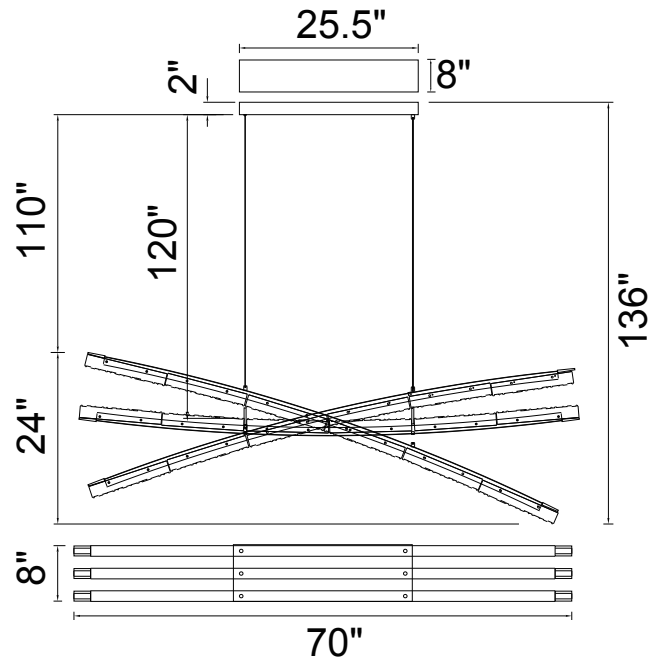

PROJECT: _____
 FIXTURE TYPE: _____
 LOCATION: _____
 CONTACT/PHONE: _____

Item	1710P70-3-101
Collection	SABER
Category	Chandelier
Finish	Black
Glass	Artisanal Glass
Crystal	-----
Acrylic	-----

Shade Color	-----
Min Assembled Height	26"
Max Assembled Height	136"
Width	70"
Length	8"
Extension Wall Mounts	-----
Input	120V AC,60HZ,AC

Lumens	5616
Light Source	Integrated LED
Bulb Info.	108W
Included	Yes
Dimmable	Yes
Colour Temp	3000K
Weight	56 Lbs

CWI Lighting
 140 Steelcase Rd W
 Markham, ON L3R 3J9
 Canada

CWI Lighting
 295 Fire Tower Dr
 Tonawanda, NY 14150
 USA