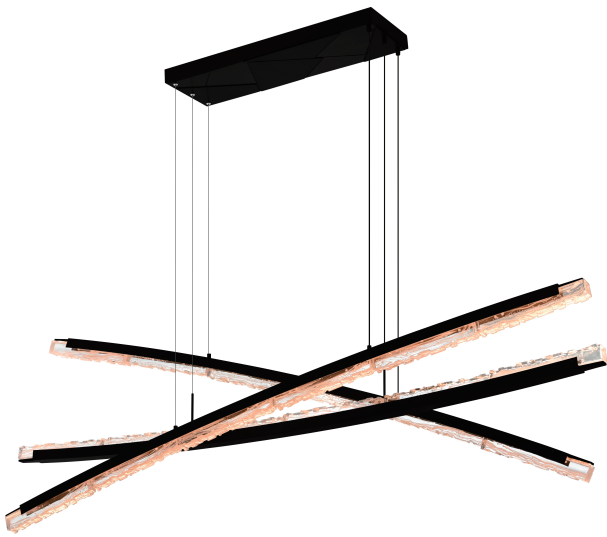

PROJECT: _____
 FIXTURE TYPE: _____
 LOCATION: _____
 CONTACT/PHONE: _____

Item	1710P70-3-101
Collection	SABER
Category	Chandelier
Finish	Black
Glass	Artisanal Glass
Crystal	-----
Acrylic	-----

Shade Color	-----
Min Assembled Height	26"
Max Assembled Height	136"
Width	70"
Length	8"
Extension Wall Mounts	-----
Input	120V AC,60HZ,AC

Lumens	5616
Light Source	Integrated LED
Bulb Info.	108W
Included	Yes
Dimmable	Yes
Colour Temp	3000K
Weight	56 Lbs

CWI Lighting
 140 Steelcase Rd W
 Markham, ON L3R 3J9
 Canada

CWI Lighting
 295 Fire Tower Dr
 Tonawanda, NY 14150
 USA