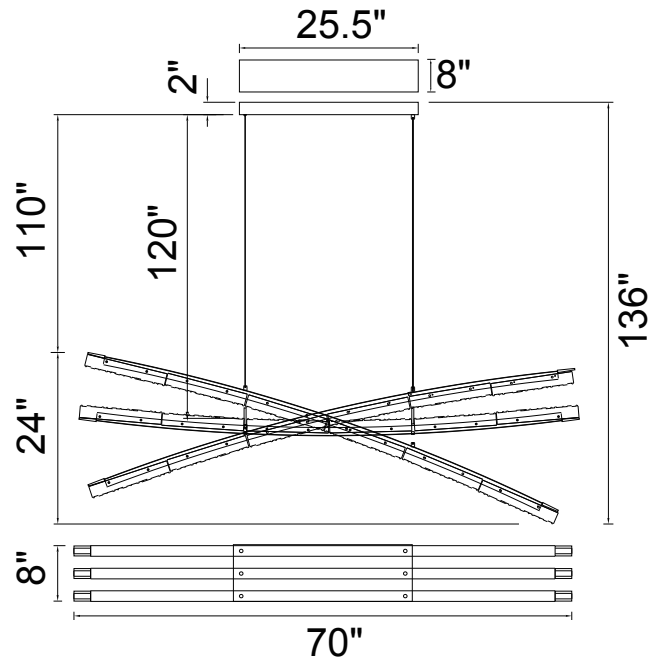

PROJECT: _____
 FIXTURE TYPE: _____
 LOCATION: _____
 CONTACT/PHONE: _____

Item	1710P70-3-624
Collection	SABER
Category	Chandelier
Finish	Brass
Glass	Artisanal Glass
Crystal	-----
Acrylic	-----

Shade Color	-----
Min Assembled Height	26"
Max Assembled Height	136"
Width	70"
Length	8"
Extension Wall Mounts	-----
Input	120V AC,60HZ,AC

Lumens	5616
Light Source	Integrated LED
Bulb Info.	108W
Included	Yes
Dimmable	Yes
Colour Temp	3000K
Weight	56 Lbs

CWI Lighting
 140 Steelcase Rd W
 Markham, ON L3R 3J9
 Canada

CWI Lighting
 295 Fire Tower Dr
 Tonawanda, NY 14150
 USA