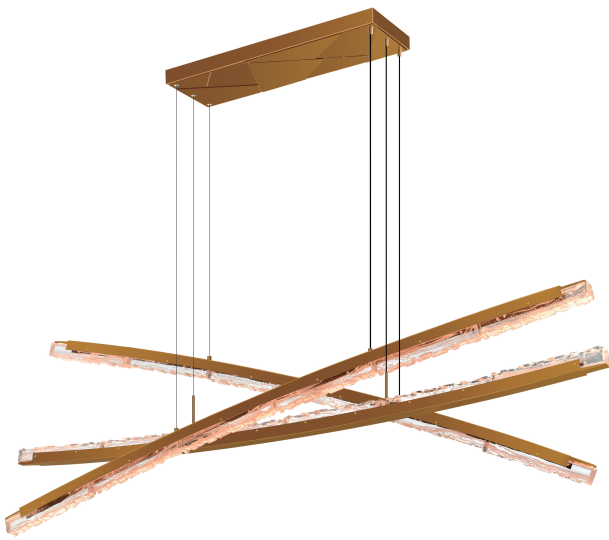

PROJECT: _____
 FIXTURE TYPE: _____
 LOCATION: _____
 CONTACT/PHONE: _____

Item	1710P70-3-624
Collection	SABER
Category	Chandelier
Finish	Brass
Glass	Artisanal Glass
Crystal	-----
Acrylic	-----

Shade Color	-----
Min Assembled Height	26"
Max Assembled Height	136"
Width	70"
Length	8"
Extension Wall Mounts	-----
Input	120V AC,60HZ,AC

Lumens	5616
Light Source	Integrated LED
Bulb Info.	108W
Included	Yes
Dimmable	Yes
Colour Temp	3000K
Weight	56 Lbs

CWI Lighting
 140 Steelcase Rd W
 Markham, ON L3R 3J9
 Canada

CWI Lighting
 295 Fire Tower Dr
 Tonawanda, NY 14150
 USA