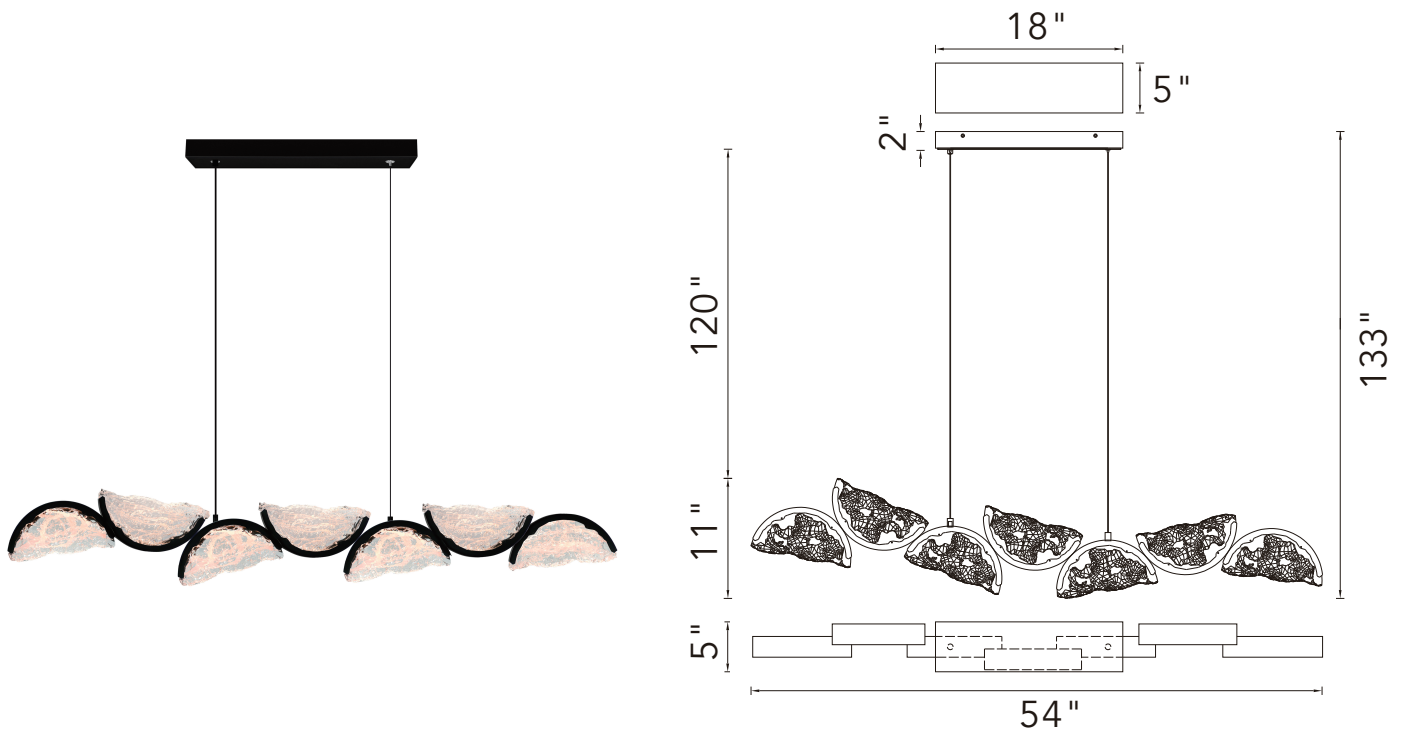

PROJECT: _____
 FIXTURE TYPE: _____
 LOCATION: _____
 CONTACT/PHONE: _____

Item	1715P54-7-101	Shade Color	-----	Lumens	1872
Collection	MOON	Min Assembled Height	13"	Light Source	Integrated LED
Category	Chandelier	Max Assembled Height	133"	Bulb Info.	36W
Finish	Black	Width	54"	Included	Yes
Glass	Artisanal Glass	Length	5"	Dimmable	Yes
Crystal	-----	Extension Wall Mounts	-----	Colour Temp	3000,4000,5000K
Acrylic	-----	Input	120V AC,60HZ,AC	Weight	35 Lbs