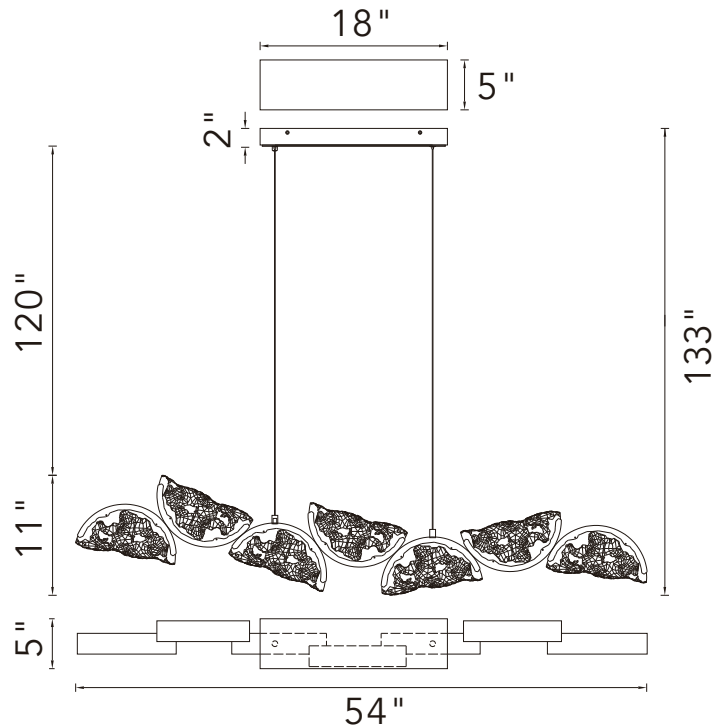

PROJECT: _____
 FIXTURE TYPE: _____
 LOCATION: _____
 CONTACT/PHONE: _____

Item	1715P54-7-624
Collection	MOON
Category	Chandelier
Finish	Brass
Glass	Artisanal Glass
Crystal	-----
Acrylic	-----

Shade Color	-----
Min Assembled Height	13"
Max Assembled Height	133"
Width	54"
Length	5"
Extension Wall Mounts	-----
Input	120V AC,60HZ,AC

Lumens	1872
Light Source	Integrated LED
Bulb Info.	36W
Included	Yes
Dimmable	Yes
Colour Temp	3000,4000,5000K
Weight	35 Lbs

CWI Lighting
 140 Steelcase Rd W
 Markham, ON L3R 3J9
 Canada

CWI Lighting
 295 Fire Tower Dr
 Tonawanda, NY 14150
 USA