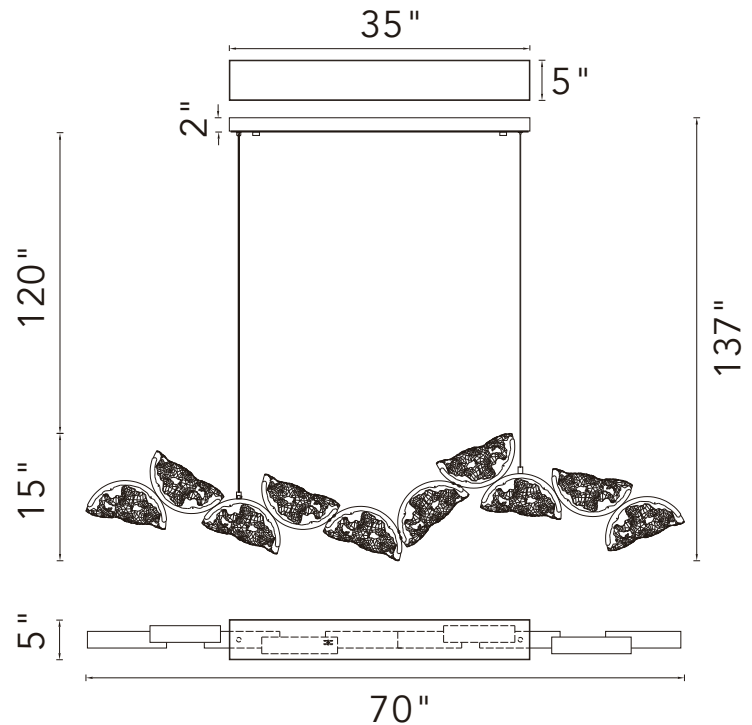

PROJECT: _____
 FIXTURE TYPE: _____
 LOCATION: _____
 CONTACT/PHONE: _____

Item	1715P70-10-624
Collection	MOON
Category	Chandelier
Finish	Brass
Glass	Artisanal Glass
Crystal	-----
Acrylic	-----

Shade Color	-----
Min Assembled Height	17"
Max Assembled Height	137"
Width	70"
Length	5"
Extension Wall Mounts	-----
Input	120V AC,60HZ,AC

Lumens	2340
Light Source	Integrated LED
Bulb Info.	45W
Included	Yes
Dimmable	Yes
Colour Temp	3000,4000,5000K
Weight	53 Lbs

CWI Lighting
 140 Steelcase Rd W
 Markham, ON L3R 3J9
 Canada

CWI Lighting
 295 Fire Tower Dr
 Tonawanda, NY 14150
 USA