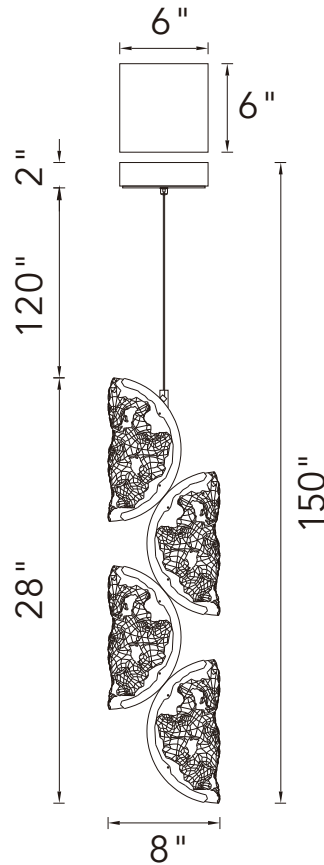

PROJECT: _____
 FIXTURE TYPE: _____
 LOCATION: _____
 CONTACT/PHONE: _____

Item	1715P8-4-624
Collection	MOON
Category	Pendant
Finish	Brass
Glass	Artisanal Glass
Crystal	-----
Acrylic	-----

Shade Color	-----
Min Assembled Height	30"
Max Assembled Height	150"
Width	8"
Length	6"
Extension Wall Mounts	-----
Input	120V AC,60HZ,AC

Lumens	1248
Light Source	Integrated LED
Bulb Info.	24W
Included	Yes
Dimmable	Yes
Colour Temp	3000,4000,5000K
Weight	19 Lbs

CWI Lighting
 140 Steelcase Rd W
 Markham, ON L3R 3J9
 Canada

CWI Lighting
 295 Fire Tower Dr
 Tonawanda, NY 14150
 USA