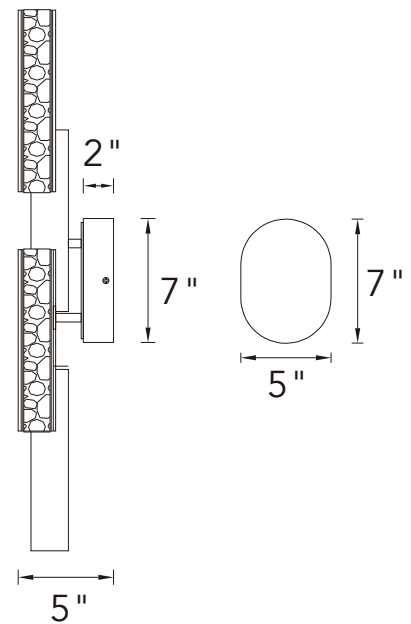

PROJECT: _____
 FIXTURE TYPE: _____
 LOCATION: _____
 CONTACT/PHONE: _____

Item	1715W8-4-624
Collection	MOON
Category	Wall Light
Finish	Brass
Glass	Artisanal Glass
Crystal	-----
Acrylic	-----

Shade Color	-----
Min Assembled Height	28"
Max Assembled Height	-----
Width	8"
Length	-----
Extension Wall Mounts	5"
Input	120V AC,60HZ,AC

Lumens	1248
Light Source	Integrated LED
Bulb Info.	24W
Included	Yes
Dimmable	Yes
Colour Temp	3000,4000,5000K
Weight	19 Lbs

CWI Lighting
 140 Steelcase Rd W
 Markham, ON L3R 3J9
 Canada

CWI Lighting
 295 Fire Tower Dr
 Tonawanda, NY 14150
 USA