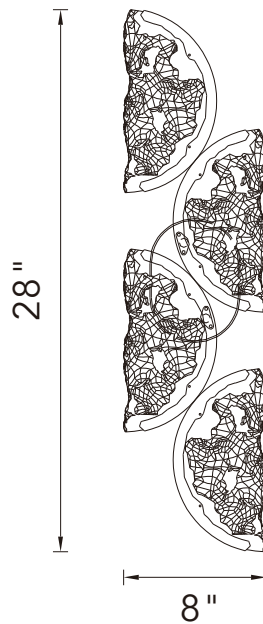

PROJECT: _____
 FIXTURE TYPE: _____
 LOCATION: _____
 CONTACT/PHONE: _____

Item	1715W8-4-624
Collection	MOON
Category	Wall Light
Finish	Brass
Glass	Artisanal Glass
Crystal	-----
Acrylic	-----

Shade Color	-----
Min Assembled Height	28"
Max Assembled Height	-----
Width	8"
Length	-----
Extension Wall Mounts	5"
Input	120V AC,60HZ,AC

Lumens	1248
Light Source	Integrated LED
Bulb Info.	24W
Included	Yes
Dimmable	Yes
Colour Temp	3000,4000,5000K
Weight	19 Lbs

CWI Lighting
 140 Steelcase Rd W
 Markham, ON L3R 3J9
 Canada

CWI Lighting
 295 Fire Tower Dr
 Tonawanda, NY 14150
 USA