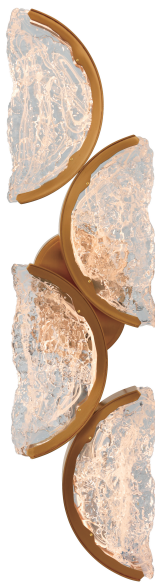

PROJECT: _____
 FIXTURE TYPE: _____
 LOCATION: _____
 CONTACT/PHONE: _____

Item	1715W8-4-624
Collection	MOON
Category	Wall Light
Finish	Brass
Glass	Artisanal Glass
Crystal	-----
Acrylic	-----

Shade Color	-----
Min Assembled Height	28"
Max Assembled Height	-----
Width	8"
Length	-----
Extension Wall Mounts	5"
Input	120V AC,60HZ,AC

Lumens	1248
Light Source	Integrated LED
Bulb Info.	24W
Included	Yes
Dimmable	Yes
Colour Temp	3000,4000,5000K
Weight	19 Lbs

CWI Lighting
 140 Steelcase Rd W
 Markham, ON L3R 3J9
 Canada

CWI Lighting
 295 Fire Tower Dr
 Tonawanda, NY 14150
 USA