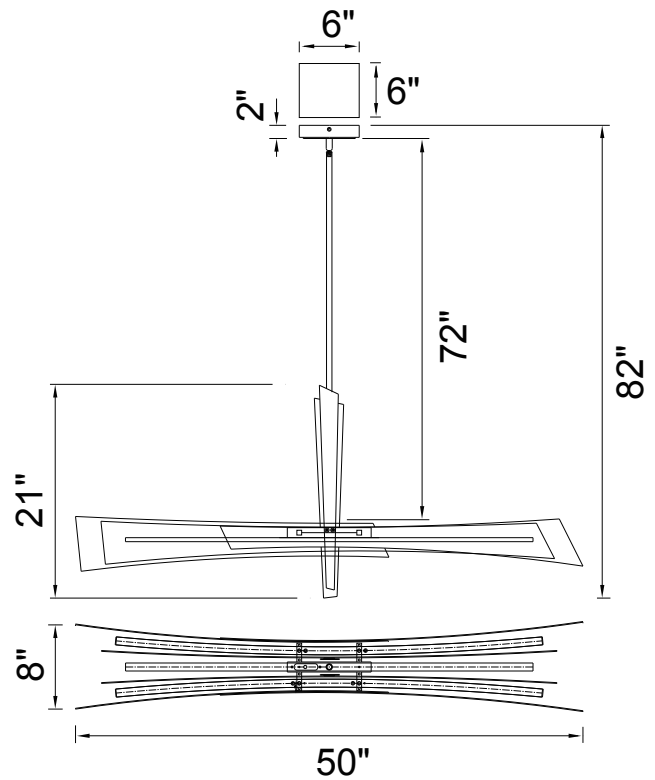

PROJECT: \_\_\_\_\_  
 FIXTURE TYPE: \_\_\_\_\_  
 LOCATION: \_\_\_\_\_  
 CONTACT/PHONE: \_\_\_\_\_

Item	1717P50-101	Shade Color	-----	Lumens	1560
Collection	SOLARA	Min Assembled Height	23"	Light Source	Integrated LED
Category	Chandelier	Max Assembled Height	82"	Bulb Info.	30W
Finish	Black	Width	50"	Included	Yes
Glass	-----	Length	8"	Dimmable	Yes
Crystal	-----	Extension Wall Mounts	-----	Colour Temp	3000,4000,5000K
Acrylic	-----	Input	120V AC,60HZ,AC	Weight	24.25 Lbs