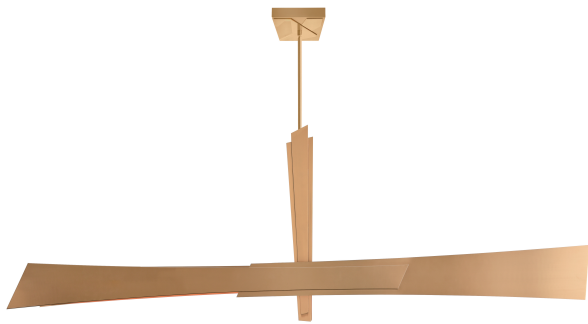

PROJECT: _____
 FIXTURE TYPE: _____
 LOCATION: _____
 CONTACT/PHONE: _____

| | |
|------------|-------------|
| Item | 1717P50-624 |
| Collection | SOLARA |
| Category | Chandelier |
| Finish | Brass |
| Glass | ----- |
| Crystal | ----- |
| Acrylic | ----- |

| | |
|-----------------------|-----------------|
| Shade Color | ----- |
| Min Assembled Height | 23" |
| Max Assembled Height | 82" |
| Width | 50" |
| Length | 8" |
| Extension Wall Mounts | ----- |
| Input | 120V AC,60HZ,AC |

| | |
|--------------|-----------------|
| Lumens | 1560 |
| Light Source | Integrated LED |
| Bulb Info. | 30W |
| Included | Yes |
| Dimmable | Yes |
| Colour Temp | 3000,4000,5000K |
| Weight | 24.25 Lbs |