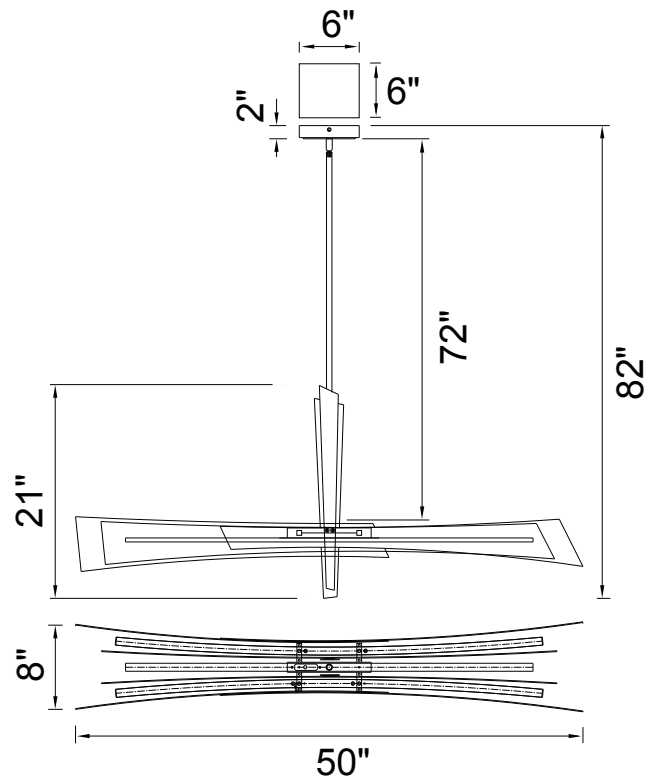

PROJECT: _____
 FIXTURE TYPE: _____
 LOCATION: _____
 CONTACT/PHONE: _____

| | |
|------------|-------------|
| Item | 1717P50-624 |
| Collection | SOLARA |
| Category | Chandelier |
| Finish | Brass |
| Glass | ----- |
| Crystal | ----- |
| Acrylic | ----- |

| | |
|-----------------------|-----------------|
| Shade Color | ----- |
| Min Assembled Height | 23" |
| Max Assembled Height | 82" |
| Width | 50" |
| Length | 8" |
| Extension Wall Mounts | ----- |
| Input | 120V AC,60HZ,AC |

| | |
|--------------|-----------------|
| Lumens | 1560 |
| Light Source | Integrated LED |
| Bulb Info. | 30W |
| Included | Yes |
| Dimmable | Yes |
| Colour Temp | 3000,4000,5000K |
| Weight | 24.25 Lbs |