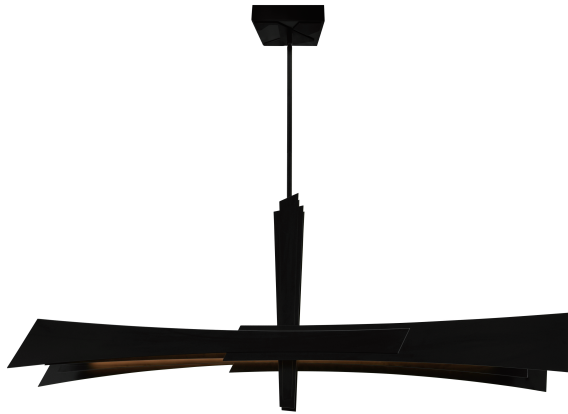

PROJECT: _____
 FIXTURE TYPE: _____
 LOCATION: _____
 CONTACT/PHONE: _____

Item	1717P72-101
Collection	SOLARA
Category	Chandelier
Finish	Black
Glass	-----
Crystal	-----
Acrylic	-----

Shade Color	-----
Min Assembled Height	27"
Max Assembled Height	85"
Width	72"
Length	12"
Extension Wall Mounts	-----
Input	120V AC,60HZ,AC

Lumens	2340
Light Source	Integrated LED
Bulb Info.	45W
Included	Yes
Dimmable	Yes
Colour Temp	3000,4000,5000K
Weight	38 Lbs

CWI Lighting
 140 Steelcase Rd W
 Markham, ON L3R 3J9
 Canada

CWI Lighting
 295 Fire Tower Dr
 Tonawanda, NY 14150
 USA