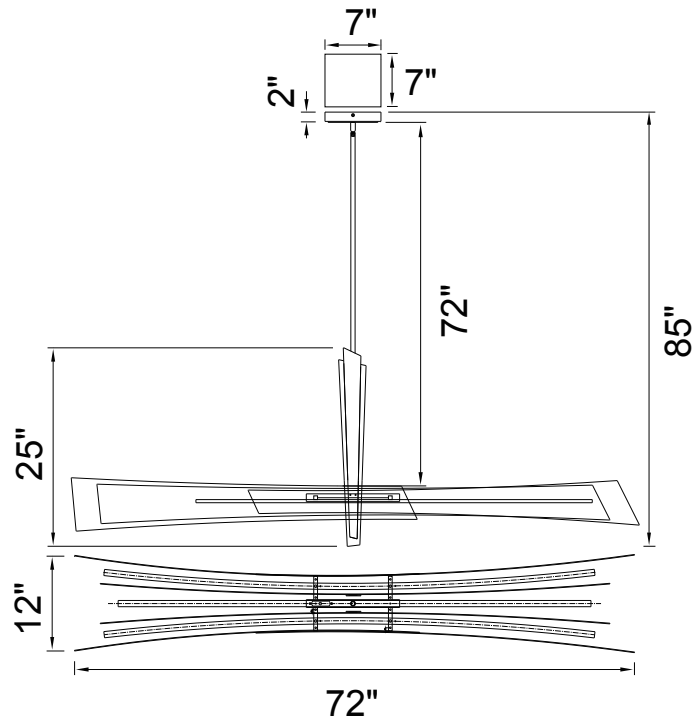

PROJECT: _____
 FIXTURE TYPE: _____
 LOCATION: _____
 CONTACT/PHONE: _____

Item	1717P72-101
Collection	SOLARA
Category	Chandelier
Finish	Black
Glass	-----
Crystal	-----
Acrylic	-----

Shade Color	-----
Min Assembled Height	27"
Max Assembled Height	85"
Width	72"
Length	12"
Extension Wall Mounts	-----
Input	120V AC,60HZ,AC

Lumens	2340
Light Source	Integrated LED
Bulb Info.	45W
Included	Yes
Dimmable	Yes
Colour Temp	3000,4000,5000K
Weight	38 Lbs

CWI Lighting
 140 Steelcase Rd W
 Markham, ON L3R 3J9
 Canada

CWI Lighting
 295 Fire Tower Dr
 Tonawanda, NY 14150
 USA