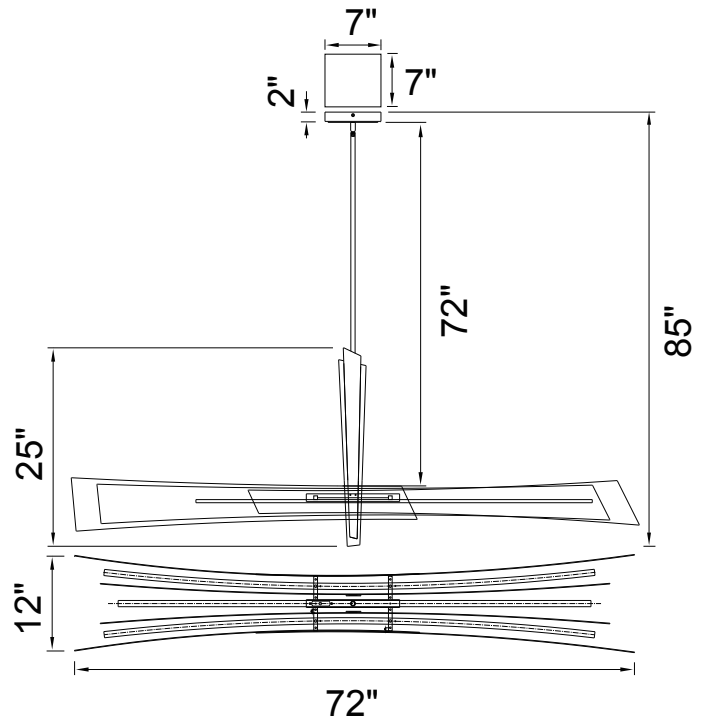

PROJECT: _____
 FIXTURE TYPE: _____
 LOCATION: _____
 CONTACT/PHONE: _____

Item	1717P72-624
Collection	SOLARA
Category	Chandelier
Finish	Brass
Glass	-----
Crystal	-----
Acrylic	-----

Shade Color	-----
Min Assembled Height	27"
Max Assembled Height	85"
Width	72"
Length	12"
Extension Wall Mounts	-----
Input	120V AC,60HZ,AC

Lumens	2340
Light Source	Integrated LED
Bulb Info.	45W
Included	Yes
Dimmable	Yes
Colour Temp	3000,4000,5000K
Weight	38 Lbs

CWI Lighting
 140 Steelcase Rd W
 Markham, ON L3R 3J9
 Canada

CWI Lighting
 295 Fire Tower Dr
 Tonawanda, NY 14150
 USA