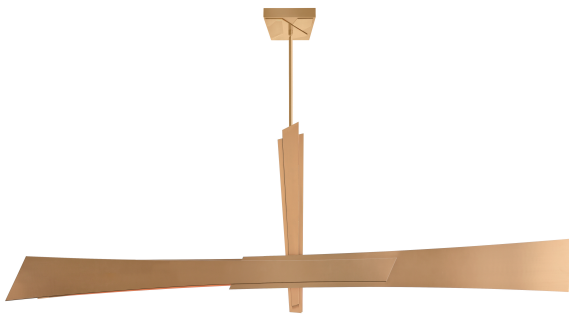

PROJECT: _____
 FIXTURE TYPE: _____
 LOCATION: _____
 CONTACT/PHONE: _____

Item	1717P72-624
Collection	SOLARA
Category	Chandelier
Finish	Brass
Glass	-----
Crystal	-----
Acrylic	-----

Shade Color	-----
Min Assembled Height	27"
Max Assembled Height	85"
Width	72"
Length	12"
Extension Wall Mounts	-----
Input	120V AC,60HZ,AC

Lumens	2340
Light Source	Integrated LED
Bulb Info.	45W
Included	Yes
Dimmable	Yes
Colour Temp	3000,4000,5000K
Weight	38 Lbs

CWI Lighting
 140 Steelcase Rd W
 Markham, ON L3R 3J9
 Canada

CWI Lighting
 295 Fire Tower Dr
 Tonawanda, NY 14150
 USA