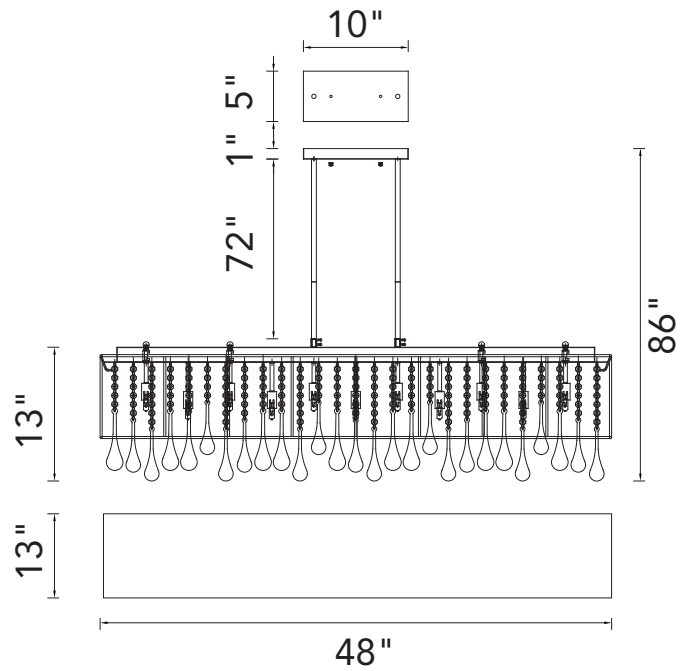

PROJECT: _____
 FIXTURE TYPE: _____
 LOCATION: _____
 CONTACT/PHONE: _____

Item	5005P48C(W-C)
Collection	WATER DROP
Category	Chandelier
Finish	Chrome
Glass	-----
Crystal	Clear
Acrylic	-----

Shade Color	White
Min Assembled Height	15"
Max Assembled Height	86"
Width	48"
Length	13"
Extension Wall Mounts	-----
Input	120V AC,60HZ,AC

Lumens	-----
Light Source	G9
Bulb Info.	17x40W
Included	-----
Dimmable	Yes
Colour Temp	-----
Weight	37.8 Lbs

CWI Lighting
 140 Steelcase Rd W
 Markham, ON L3R 3J9
 Canada

CWI Lighting
 295 Fire Tower Dr
 Tonawanda, NY 14150
 USA