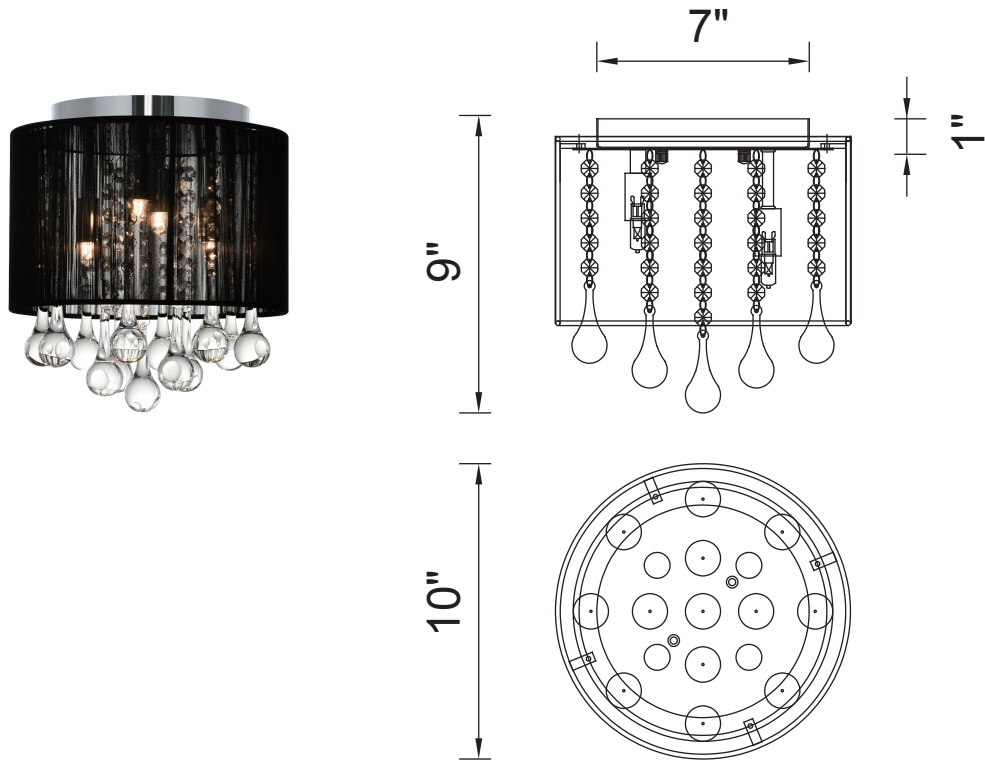

PROJECT: _____
 FIXTURE TYPE: _____
 LOCATION: _____
 CONTACT/PHONE: _____

Item	5006C10C-R (B)
Collection	WATER DROP
Category	Flush Mount
Finish	Chrome
Glass	-----
Crystal	Clear
Acrylic	-----

Shade Color	Black
Min Assembled Height	10"
Max Assembled Height	-----
Width	10"
Length	-----
Diameter	10"
Input	120V AC,60HZ,AC

Lumens	-----
Light Source	G9
Bulb Info.	4×40W
Included	-----
Dimmable	Yes
Colour Temp	-----
Weight	4.4 Lbs

CWI Lighting
 140 Steelcase Rd W
 Markham, ON L3R 3J9
 Canada

CWI Lighting
 295 Fire Tower Dr
 Tonawanda, NY 14150
 USA