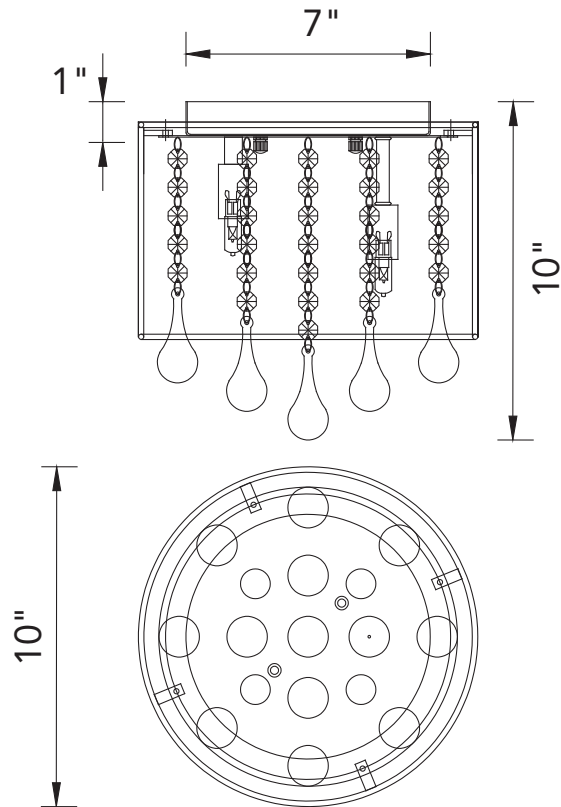

PROJECT: _____
 FIXTURE TYPE: _____
 LOCATION: _____
 CONTACT/PHONE: _____

Item	5006C10C-R (S)
Collection	WATER DROP
Category	Flush Mount
Finish	Chrome
Glass	-----
Crystal	Clear
Acrylic	-----

Shade Color	Silver
Min Assembled Height	10"
Max Assembled Height	-----
Width	10"
Length	-----
Extension Wall Mounts	-----
Input	120V AC,60HZ,AC

Lumens	-----
Light Source	G9
Bulb Info.	4 x 40W
Included	-----
Dimmable	Yes
Colour Temp	-----
Weight	4.4 Lbs

CWI Lighting
 140 Steelcase Rd W
 Markham, ON L3R 3J9
 Canada

CWI Lighting
 295 Fire Tower Dr
 Tonawanda, NY 14150
 USA