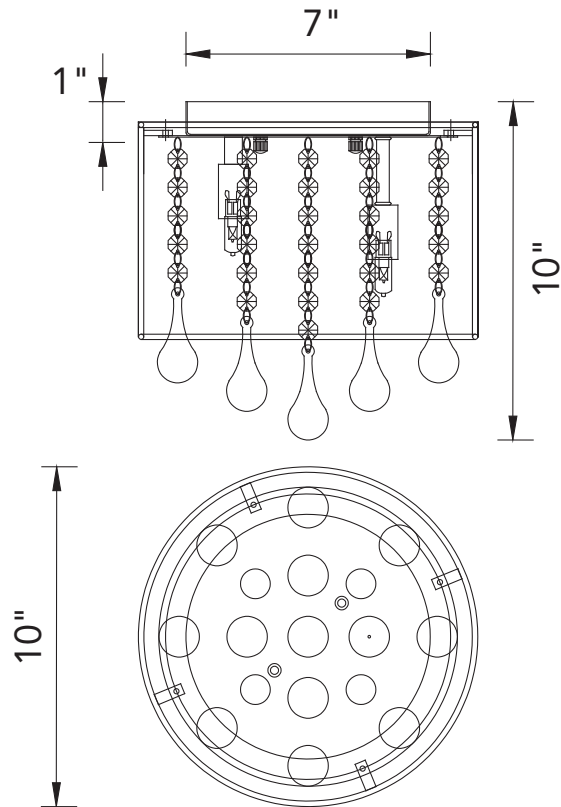

PROJECT: \_\_\_\_\_  
 FIXTURE TYPE: \_\_\_\_\_  
 LOCATION: \_\_\_\_\_  
 CONTACT/PHONE: \_\_\_\_\_

Item	5006C10C-R (W)
Collection	WATER DROP
Category	Flush Mount
Finish	Chrome
Glass	-----
Crystal	Clear
Acrylic	-----

Shade Color	White
Min Assembled Height	10"
Max Assembled Height	-----
Width	10"
Length	-----
Extension Wall Mounts	-----
Input	120V AC,60HZ,AC

Lumens	-----
Light Source	G9
Bulb Info.	4 x 40W
Included	-----
Dimmable	Yes
Colour Temp	-----
Weight	4.4 Lbs