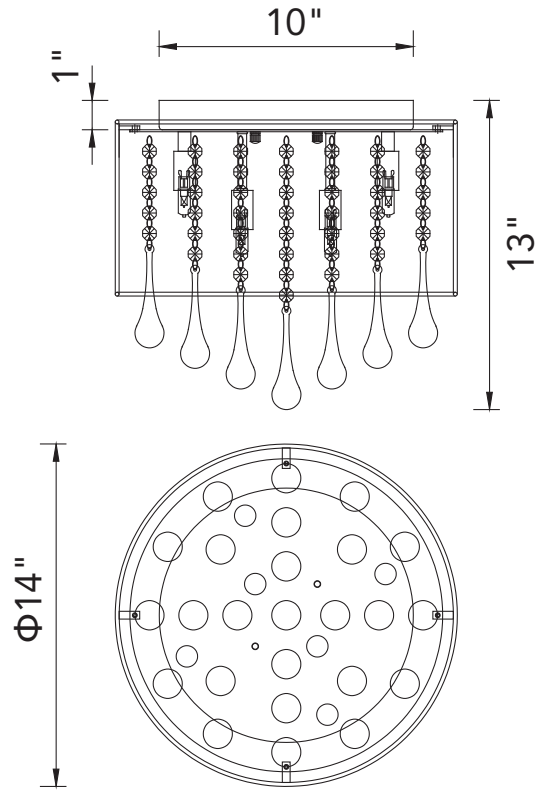

PROJECT: _____
 FIXTURE TYPE: _____
 LOCATION: _____
 CONTACT/PHONE: _____

Item	5006C14C-R (B)
Collection	WATER DROP
Category	Flush Mount
Finish	Chrome
Glass	-----
Crystal	Clear
Acrylic	-----

Shade Color	Black
Min Assembled Height	13"
Max Assembled Height	-----
Width	14"
Length	-----
Extension Wall Mounts	-----
Input	120V AC,60HZ,AC

Lumens	-----
Light Source	G9
Bulb Info.	6x 40W
Included	-----
Dimmable	Yes
Colour Temp	-----
Weight	8.38 Lbs

CWI Lighting
 140 Steelcase Rd W
 Markham, ON L3R 3J9
 Canada

CWI Lighting
 295 Fire Tower Dr
 Tonawanda, NY 14150
 USA