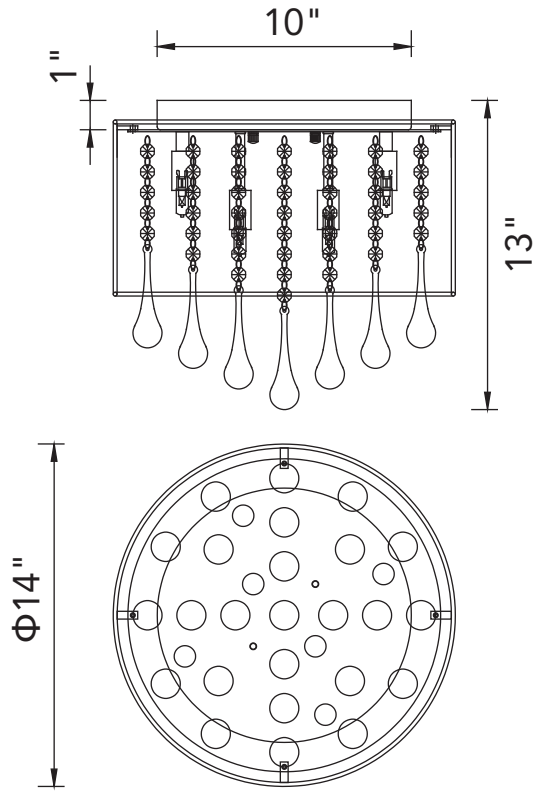

PROJECT: \_\_\_\_\_  
 FIXTURE TYPE: \_\_\_\_\_  
 LOCATION: \_\_\_\_\_  
 CONTACT/PHONE: \_\_\_\_\_

Item	5006C14C-R (S)
Collection	WATER DROP
Category	Flush Mount
Finish	Chrome
Glass	-----
Crystal	Clear
Acrylic	-----

Shade Color	Silver
Min Assembled Height	13"
Max Assembled Height	-----
Width	14"
Length	-----
Extension Wall Mounts	-----
Input	120V AC,60HZ,AC

Lumens	-----
Light Source	G9
Bulb Info.	6x40W
Included	-----
Dimmable	Yes
Colour Temp	-----
Weight	8.38 Lbs