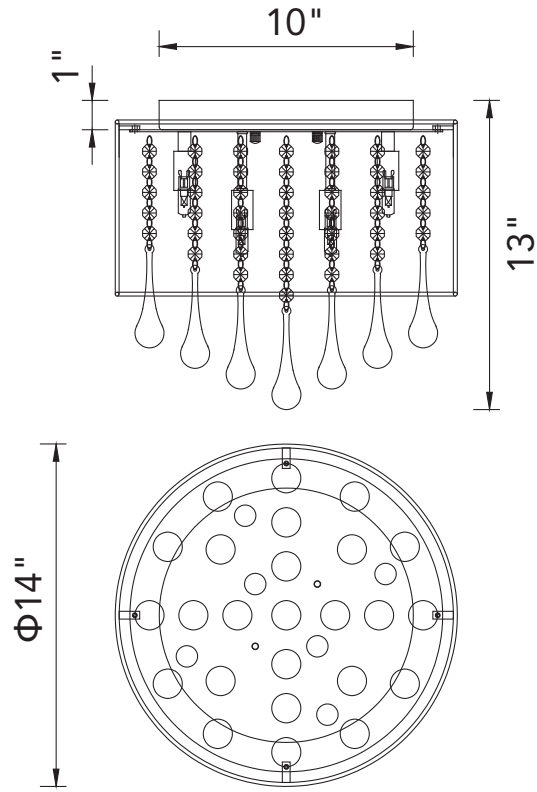

PROJECT: _____
 FIXTURE TYPE: _____
 LOCATION: _____
 CONTACT/PHONE: _____

Item	5006C14C-R (W)
Collection	WATER DROP
Category	Flush Mount
Finish	Chrome
Glass	-----
Crystal	Clear
Acrylic	-----

Shade Color	White
Min Assembled Height	13"
Max Assembled Height	-----
Width	14"
Length	-----
Extension Wall Mounts	-----
Input	120V AC,60HZ,AC

Lumens	-----
Light Source	G9
Bulb Info.	6x40W
Included	-----
Dimmable	Yes
Colour Temp	-----
Weight	8.38 Lbs

CWI Lighting
 140 Steelcase Rd W
 Markham, ON L3R 3J9
 Canada

CWI Lighting
 295 Fire Tower Dr
 Tonawanda, NY 14150
 USA