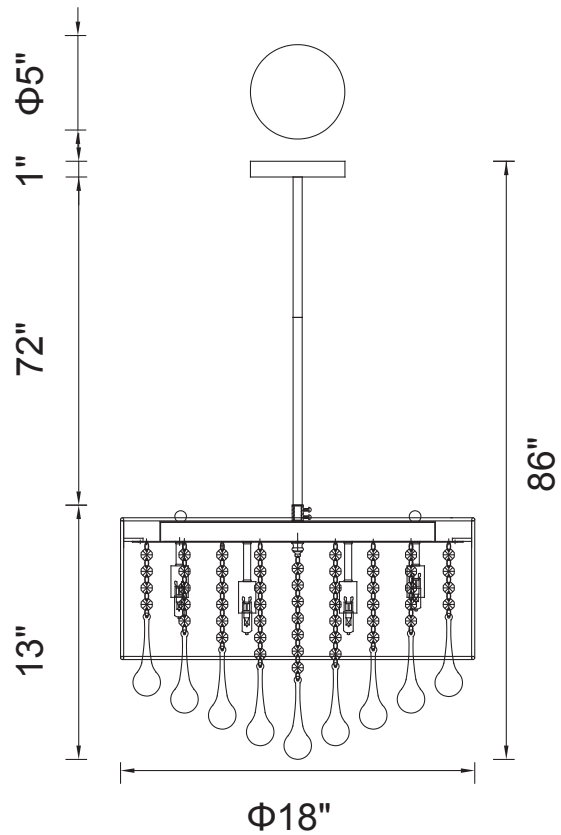

PROJECT: _____
 FIXTURE TYPE: _____
 LOCATION: _____
 CONTACT/PHONE: _____

Item	5006P18C-R(B)
Collection	WATER DROP
Category	Chandelier
Finish	Chrome
Glass	-----
Crystal	Clear
Acrylic	-----

Shade Color	Black
Min Assembled Height	15"
Max Assembled Height	86"
Width	18"
Length	-----
Extension Wall Mounts	-----
Input	120V AC,60HZ,AC

Lumens	-----
Light Source	G9
Bulb Info.	6x40W
Included	-----
Dimmable	Yes
Colour Temp	-----
Weight	13.2 Lbs

CWI Lighting
 140 Steelcase Rd W
 Markham, ON L3R 3J9
 Canada

CWI Lighting
 295 Fire Tower Dr
 Tonawanda, NY 14150
 USA