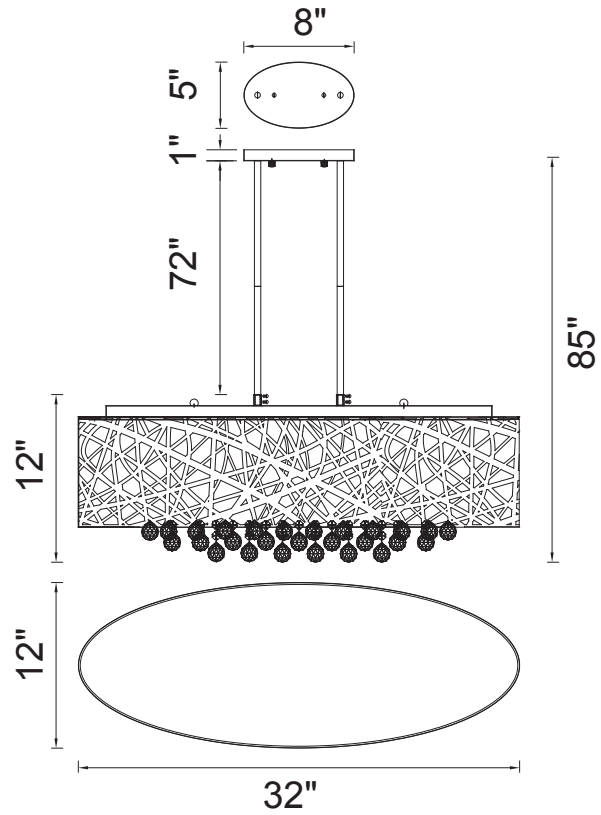

PROJECT: _____
 FIXTURE TYPE: _____
 LOCATION: _____
 CONTACT/PHONE: _____

Item	5008P32ST-O
Collection	ETERNITY
Category	Chandelier
Finish	Stainless Steel
Glass	-----
Crystal	Clear
Acrylic	-----

Shade Color	Chrome
Min Assembled Height	14"
Max Assembled Height	85"
Width	32"
Length	12"
Extension Wall Mounts	-----
Input	120V AC,60HZ,AC

Lumens	-----
Light Source	G9
Bulb Info.	8x40W
Included	-----
Dimmable	Yes
Colour Temp	-----
Weight	22.5 Lbs

CWI Lighting
 140 Steelcase Rd W
 Markham, ON L3R 3J9
 Canada

CWI Lighting
 295 Fire Tower Dr
 Tonawanda, NY 14150
 USA