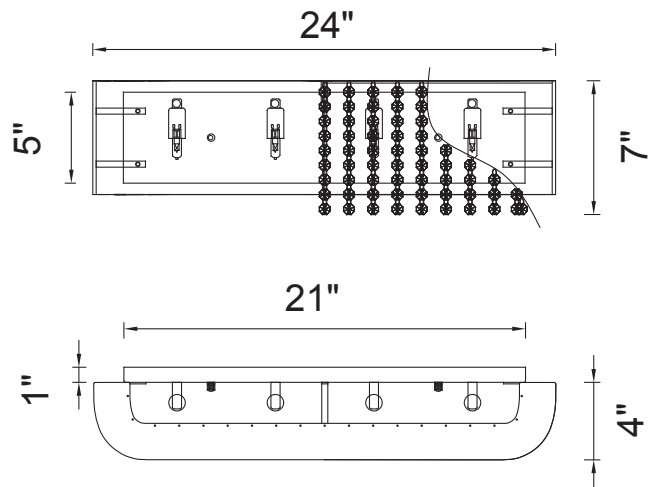

PROJECT: _____
 FIXTURE TYPE: _____
 LOCATION: _____
 CONTACT/PHONE: _____

Item	5008W26ST-O
Collection	ETERNITY
Category	Vanity Light
Finish	Stainless Steel
Glass	-----
Crystal	Clear
Acrylic	-----

Shade Color	Chrome
Min Assembled Height	7"
Max Assembled Height	-----
Width	24"
Length	-----
Extension Wall Mounts	4"
Input	120V AC,60HZ,AC

Lumens	-----
Light Source	G9
Bulb Info.	4x40W
Included	-----
Dimmable	Yes
Colour Temp	-----
Weight	4.4 Lbs

CWI Lighting
 140 Steelcase Rd W
 Markham, ON L3R 3J9
 Canada

CWI Lighting
 295 Fire Tower Dr
 Tonawanda, NY 14150
 USA