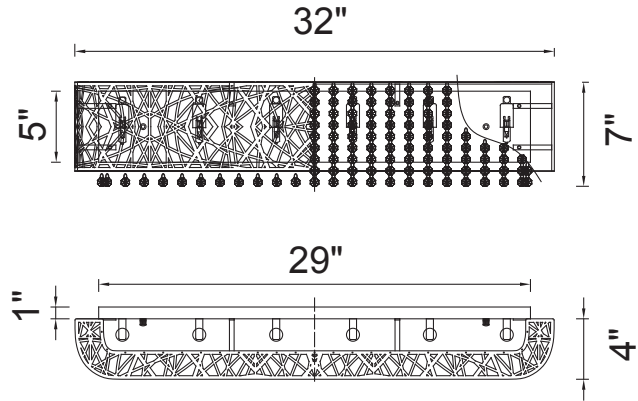

PROJECT: \_\_\_\_\_  
 FIXTURE TYPE: \_\_\_\_\_  
 LOCATION: \_\_\_\_\_  
 CONTACT/PHONE: \_\_\_\_\_

|            |                 |
|------------|-----------------|
| Item       | 5008W32ST-O     |
| Collection | ETERNITY        |
| Category   | Vanity Light    |
| Finish     | Stainless Steel |
| Glass      | -----           |
| Crystal    | Clear           |
| Acrylic    | -----           |

|                       |                 |
|-----------------------|-----------------|
| Shade Color           | Chrome          |
| Min Assembled Height  | 7"              |
| Max Assembled Height  | -----           |
| Width                 | 32"             |
| Length                | -----           |
| Extension Wall Mounts | 4"              |
| Input                 | 120V AC,60HZ,AC |

|              |         |
|--------------|---------|
| Lumens       | -----   |
| Light Source | G9      |
| Bulb Info.   | 6x40W   |
| Included     | -----   |
| Dimmable     | Yes     |
| Colour Temp  | -----   |
| Weight       | 6.3 Lbs |