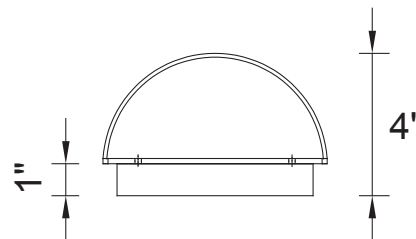

PROJECT: _____
 FIXTURE TYPE: _____
 LOCATION: _____
 CONTACT/PHONE: _____

| | |
|------------|------------|
| Item | 5021W7B(C) |
| Collection | CHIQUÉ |
| Category | Wall Light |
| Finish | Chrome |
| Glass | ----- |
| Crystal | Clear |
| Acrylic | ----- |

| | |
|-----------------------|-----------------|
| Shade Color | ----- |
| Min Assembled Height | 14" |
| Max Assembled Height | ----- |
| Width | 7" |
| Length | ----- |
| Extension Wall Mounts | 4" |
| Input | 120V AC,60HZ,AC |