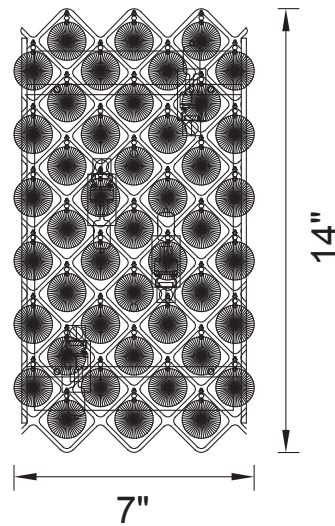

PROJECT: _____
 FIXTURE TYPE: _____
 LOCATION: _____
 CONTACT/PHONE: _____

| | |
|------------|------------|
| Item | 5021W7B(C) |
| Collection | CHIQUÉ |
| Category | Wall Light |
| Finish | Chrome |
| Glass | ----- |
| Crystal | Clear |
| Acrylic | ----- |

| | |
|-----------------------|-----------------|
| Shade Color | ----- |
| Min Assembled Height | 14" |
| Max Assembled Height | ----- |
| Width | 7" |
| Length | ----- |
| Extension Wall Mounts | 4" |
| Input | 120V AC,60HZ,AC |