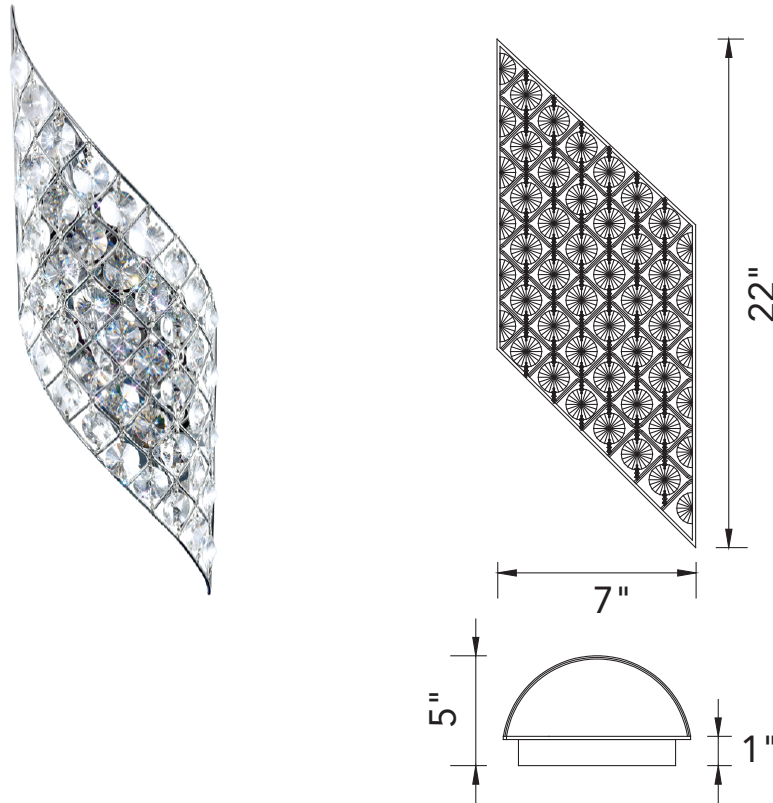

PROJECT: _____
 FIXTURE TYPE: _____
 LOCATION: _____
 CONTACT/PHONE: _____

Item	5021W7B-L(C)	Shade Color	-----	Lumens	-----
Collection	CHIQUÉ	Min Assembled Height	22"	Light Source	G9
Category	Wall Light	Max Assembled Height	-----	Bulb Info.	4x40W
Finish	Chrome	Width	7"	Included	-----
Glass	-----	Length	-----	Dimmable	Yes
Crystal	Clear	Extension Wall Mounts	5"	Colour Temp	-----
Acrylic	-----	Input	120V AC,60HZ,AC	Weight	2.65 Lbs