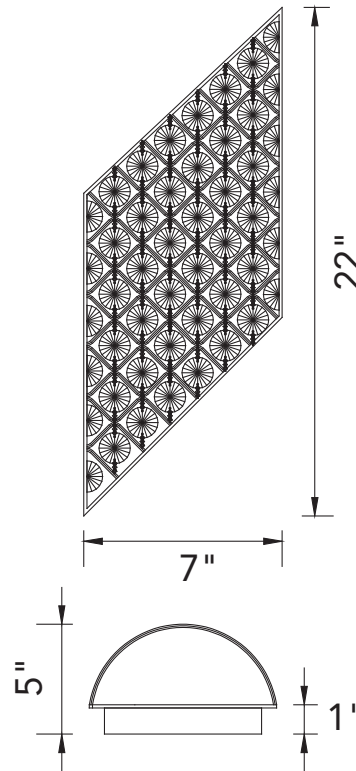

PROJECT: _____
 FIXTURE TYPE: _____
 LOCATION: _____
 CONTACT/PHONE: _____

Item	5021W7B-R(C)	Shade Color	-----	Lumens	-----
Collection	CHIQUÉ	Min Assembled Height	22"	Light Source	G9
Category	Wall Light	Max Assembled Height	-----	Bulb Info.	4x40W
Finish	Chrome	Width	7"	Included	-----
Glass	-----	Length	-----	Dimmable	Yes
Crystal	Clear	Extension Wall Mounts	5"	Colour Temp	-----
Acrylic	-----	Input	120V AC,60HZ,AC	Weight	2.65 Lbs