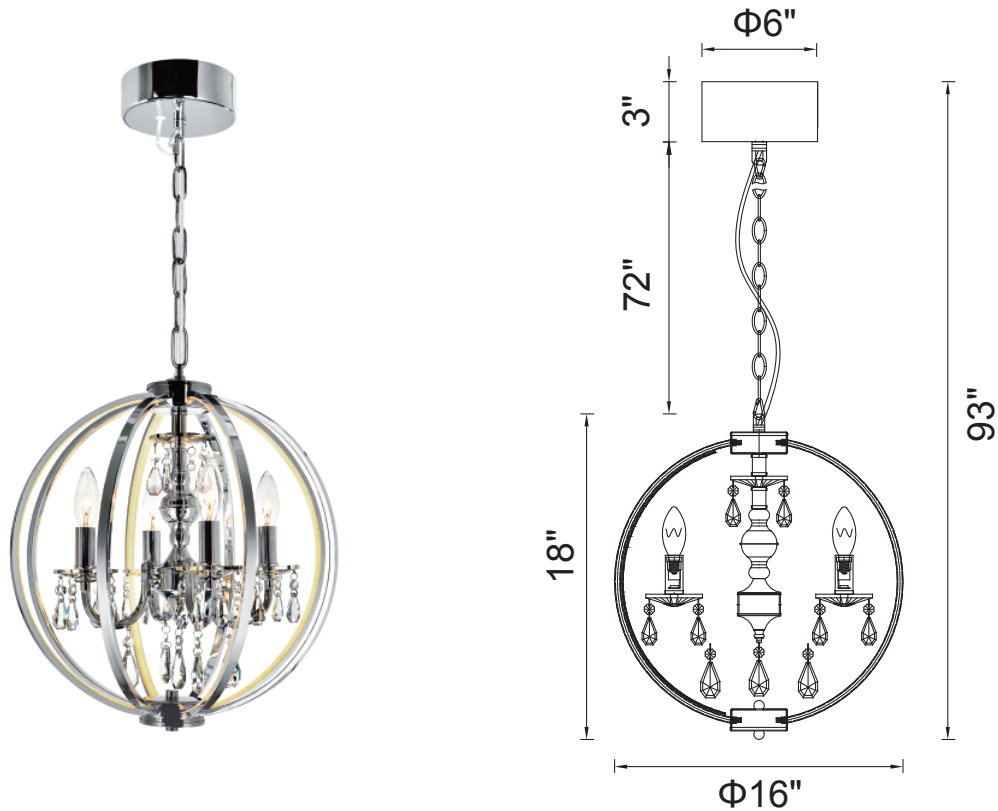

PROJECT: _____
 FIXTURE TYPE: _____
 LOCATION: _____
 CONTACT/PHONE: _____

Item	5025P16C-4
Collection	ABIA
Category	Chandelier
Finish	Chrome
Glass	-----
Crystal	Clear
Acrylic	-----

Shade Color	-----
Min Assembled Height	21"
Max Assembled Height	93"
Width	16"
Length	-----
Extension Wall Mounts	-----
Input	120V AC,60HZ,AC

Lumens	653
Light Source	E12 + Integrated LED
Bulb Info.	4x60W + 12W
Included	-----
Dimmable	Yes
Colour Temp	3000~6000K
Weight	12.57 Lbs

CWI Lighting
 140 Steelcase Rd W
 Markham, ON L3R 3J9
 Canada

CWI Lighting
 295 Fire Tower Dr
 Tonawanda, NY 14150
 USA