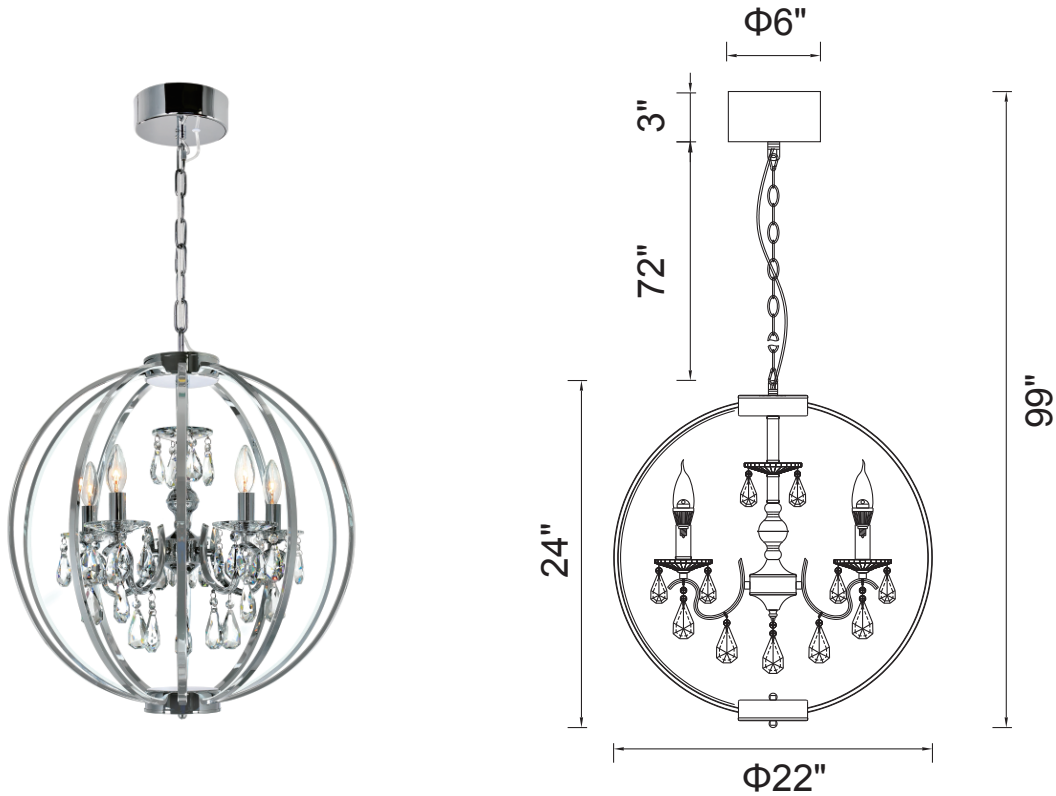

PROJECT: \_\_\_\_\_  
 FIXTURE TYPE: \_\_\_\_\_  
 LOCATION: \_\_\_\_\_  
 CONTACT/PHONE: \_\_\_\_\_

Item	5025P22C-5
Collection	ABIA
Category	Chandelier
Finish	Chrome
Glass	-----
Crystal	Clear
Acrylic	-----

Shade Color	-----
Min Assembled Height	27"
Max Assembled Height	99"
Width	22"
Length	-----
Extension Wall Mounts	-----
Input	120V AC,60HZ,AC

Lumens	936
Light Source	E12 + Integrated LED
Bulb Info.	5x60W + 18W
Included	-----
Dimmable	Yes
Colour Temp	3000~6000K
Weight	18.0 Lbs