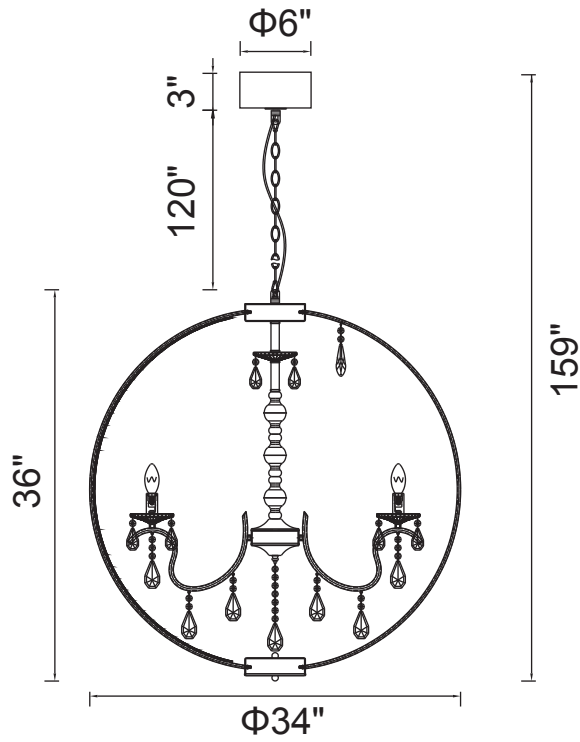

PROJECT: _____
 FIXTURE TYPE: _____
 LOCATION: _____
 CONTACT/PHONE: _____

Item	5025P34C-8
Collection	ABIA
Category	Chandelier
Finish	Chrome
Glass	-----
Crystal	Clear
Acrylic	-----

Shade Color	-----
Min Assembled Height	39"
Max Assembled Height	159"
Width	34"
Length	-----
Extension Wall Mounts	-----
Input	120V AC,60HZ,AC

Lumens	2063
Light Source	E12 + Integrated LED
Bulb Info.	8x60W + 44W
Included	-----
Dimmable	Yes
Colour Temp	3000~6000K
Weight	39.68 Lbs

CWI Lighting
 140 Steelcase Rd W
 Markham, ON L3R 3J9
 Canada

CWI Lighting
 295 Fire Tower Dr
 Tonawanda, NY 14150
 USA