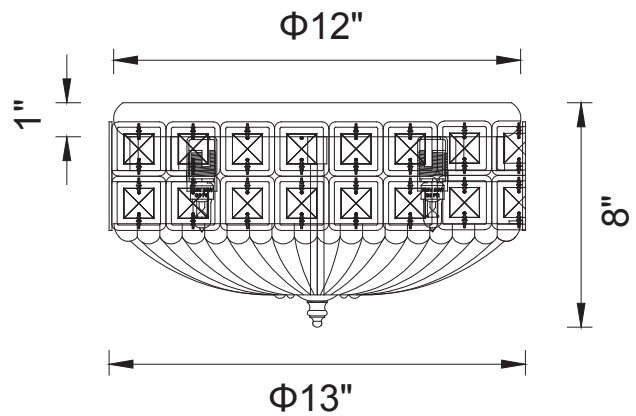

PROJECT: \_\_\_\_\_  
 FIXTURE TYPE: \_\_\_\_\_  
 LOCATION: \_\_\_\_\_  
 CONTACT/PHONE: \_\_\_\_\_

Item	5039C13C
Collection	BLOOME
Category	Flush Mount
Finish	Chrome
Glass	-----
Crystal	Clear
Acrylic	-----

Shade Color	-----
Min Assembled Height	8"
Max Assembled Height	-----
Width	13"
Length	-----
Extension Wall Mounts	-----
Input	120V AC,60HZ,AC

Lumens	-----
Light Source	G9
Bulb Info.	4x40W
Included	-----
Dimmable	Yes
Colour Temp	-----
Weight	6.61 Lbs