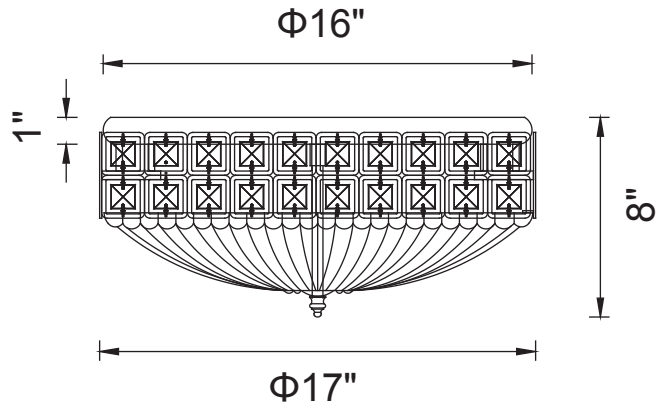

PROJECT: _____
 FIXTURE TYPE: _____
 LOCATION: _____
 CONTACT/PHONE: _____

Item	5039C17C	Shade Color	-----	Lumens	-----
Collection	BLOOME	Min Assembled Height	8"	Light Source	G9
Category	Flush Mount	Max Assembled Height	-----	Bulb Info.	6x40W
Finish	Chrome	Width	17"	Included	-----
Glass	-----	Length	-----	Dimmable	Yes
Crystal	Clear	Extension Wall Mounts	-----	Colour Temp	-----
Acrylic	-----	Input	120V AC,60HZ,AC	Weight	16.53 Lbs