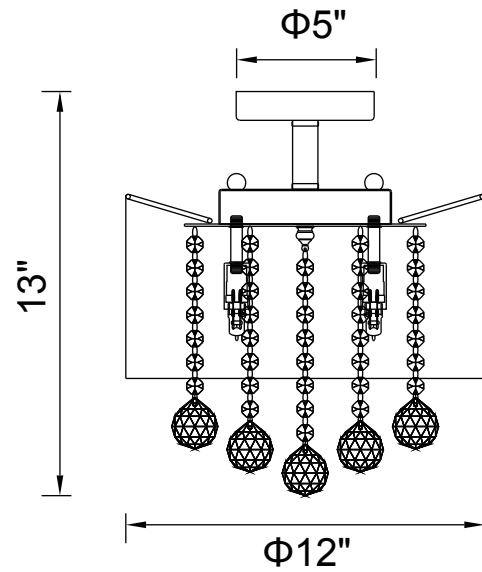

PROJECT: _____
 FIXTURE TYPE: _____
 LOCATION: _____
 CONTACT/PHONE: _____

Item	5062C12C (Smoke+B)	Shade Color	Transparent Black	Lumens	-----
Collection	Radiant	Min Assembled Height	13"	Light Source	G9
Category	Flush Mount	Max Assembled Height	-----	Bulb Info.	3x40W
Finish	Chrome	Width	12"	Included	-----
Glass	-----	Length	-----	Dimmable	Yes
Crystal	Smoke	Extension Wall Mounts	-----	Colour Temp	-----
Acrylic	-----	Input	120V AC,60HZ,AC	Weight	7.5 Lbs