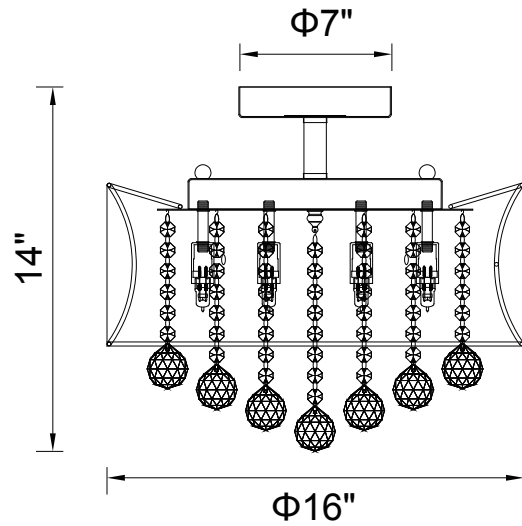

PROJECT: _____
 FIXTURE TYPE: _____
 LOCATION: _____
 CONTACT/PHONE: _____

Item	5062C16C (Chp + G)
Collection	Radiant
Category	Flush Mount
Finish	Chrome
Glass	-----
Crystal	Champagne
Acrylic	-----

Shade Color	Transparent Gold
Min Assembled Height	14"
Max Assembled Height	-----
Width	16"
Length	-----
Extension Wall Mounts	-----
Input	120V AC,60HZ,AC

Lumens	-----
Light Source	G9
Bulb Info.	6x40W
Included	-----
Dimmable	Yes
Colour Temp	-----
Weight	5.73 Lbs

CWI Lighting
 140 Steelcase Rd W
 Markham, ON L3R 3J9
 Canada

CWI Lighting
 295 Fire Tower Dr
 Tonawanda, NY 14150
 USA