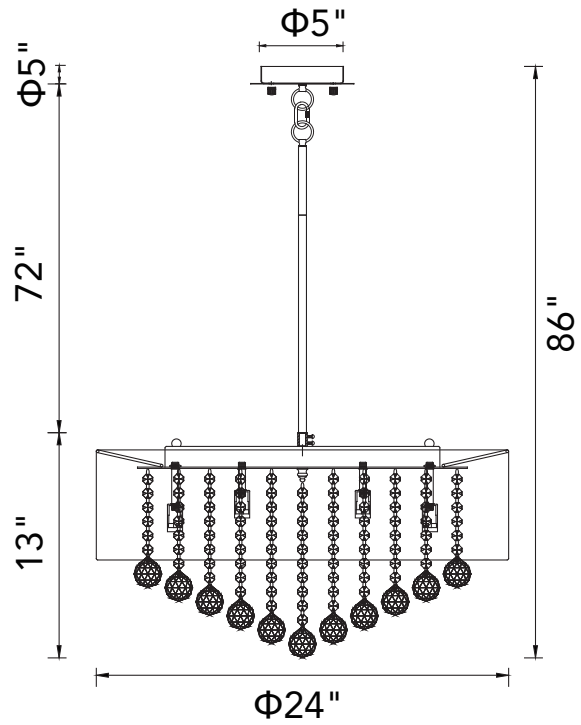

PROJECT: \_\_\_\_\_  
 FIXTURE TYPE: \_\_\_\_\_  
 LOCATION: \_\_\_\_\_  
 CONTACT/PHONE: \_\_\_\_\_

Item	5062P24C (Clear+W)
Collection	Radiant
Category	Chandelier
Finish	Chrome
Glass	-----
Crystal	Clear
Acrylic	-----

Shade Color	Transparent White
Min Assembled Height	15"
Max Assembled Height	86"
Width	24"
Length	-----
Extension Wall Mounts	-----
Input	120V AC,60HZ,AC

Lumens	-----
Light Source	G9
Bulb Info.	12x40W
Included	-----
Dimmable	Yes
Colour Temp	-----
Weight	16.53 Lbs