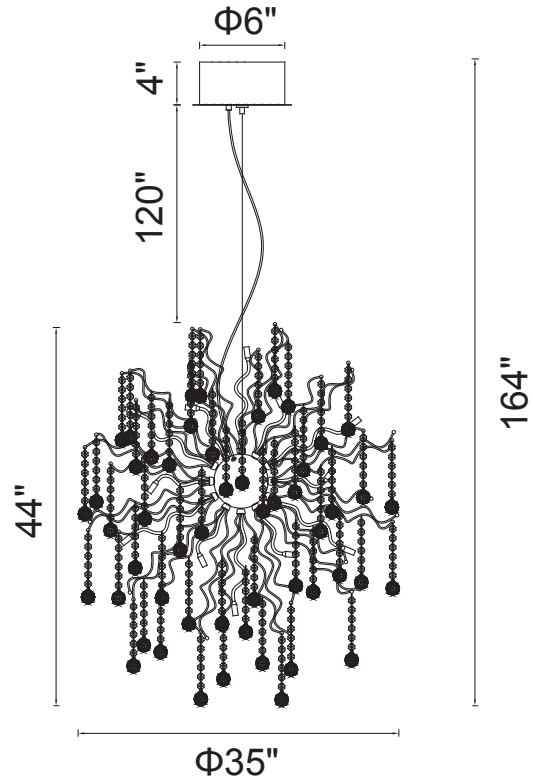

PROJECT: \_\_\_\_\_  
 FIXTURE TYPE: \_\_\_\_\_  
 LOCATION: \_\_\_\_\_  
 CONTACT/PHONE: \_\_\_\_\_

Item	5066P35C
Collection	CHERRY BLOSSOM
Category	Chandelier
Finish	Chrome
Glass	-----
Crystal	Clear
Acrylic	-----

Shade Color	-----
Min Assembled Height	44"
Max Assembled Height	164"
Width	35"
Length	-----
Extension Wall Mounts	-----
Input	120V AC,60HZ,AC

Lumens	-----
Light Source	G4
Bulb Info.	32 x 2W
Included	-----
Dimmable	Yes
Colour Temp	-----
Weight	19.8 Lbs