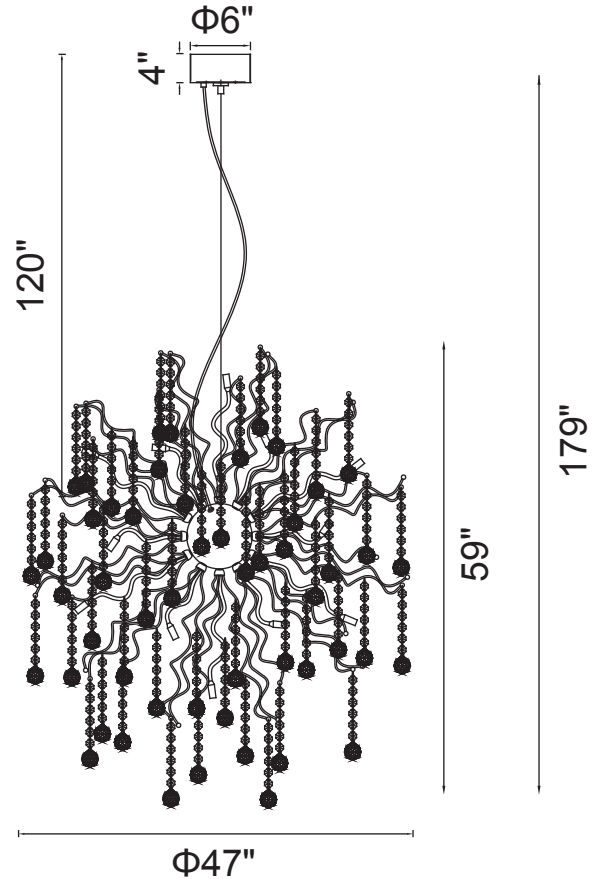

PROJECT: _____
 FIXTURE TYPE: _____
 LOCATION: _____
 CONTACT/PHONE: _____

Item	5066P47C
Collection	CHERRY BLOSSOM
Category	Chandelier
Finish	Chrome
Glass	-----
Crystal	Clear
Acrylic	-----

Shade Color	-----
Min Assembled Height	59"
Max Assembled Height	179"
Width	47"
Length	-----
Extension Wall Mounts	-----
Input	120V AC,60HZ,AC

Lumens	-----
Light Source	G4
Bulb Info.	48 x 2W
Included	-----
Dimmable	Yes
Colour Temp	-----
Weight	45.0 Lbs

CWI Lighting
 140 Steelcase Rd W
 Markham, ON L3R 3J9
 Canada

CWI Lighting
 295 Fire Tower Dr
 Tonawanda, NY 14150
 USA