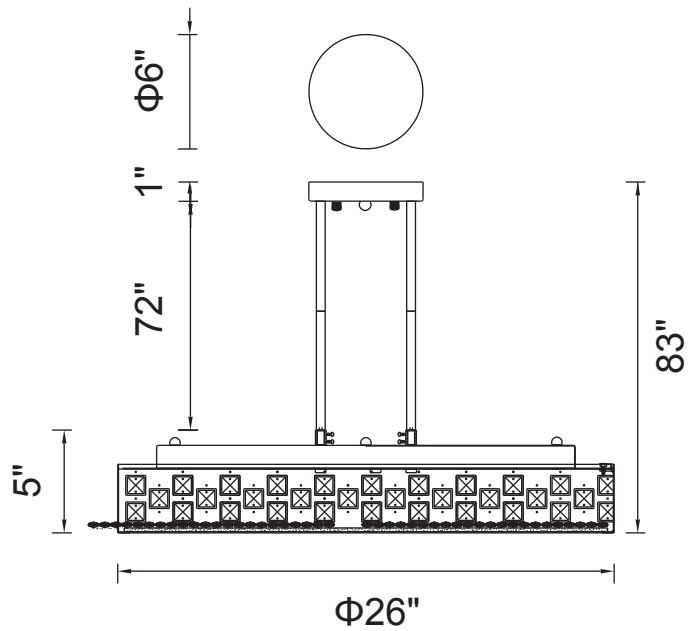

PROJECT: \_\_\_\_\_  
 FIXTURE TYPE: \_\_\_\_\_  
 LOCATION: \_\_\_\_\_  
 CONTACT/PHONE: \_\_\_\_\_

Item	5073P26C
Collection	CINDERELLA
Category	Chandelier
Finish	Chrome
Glass	-----
Crystal	Clear
Acrylic	-----

Shade Color	-----
Min Assembled Height	6"
Max Assembled Height	78"
Width	26"
Length	-----
Extension Wall Mounts	-----
Input	120V AC,60HZ,AC

Lumens	-----
Light Source	G9
Bulb Info.	10 x 40 W
Included	-----
Dimmable	Yes
Colour Temp	-----
Weight	39.68 Lbs