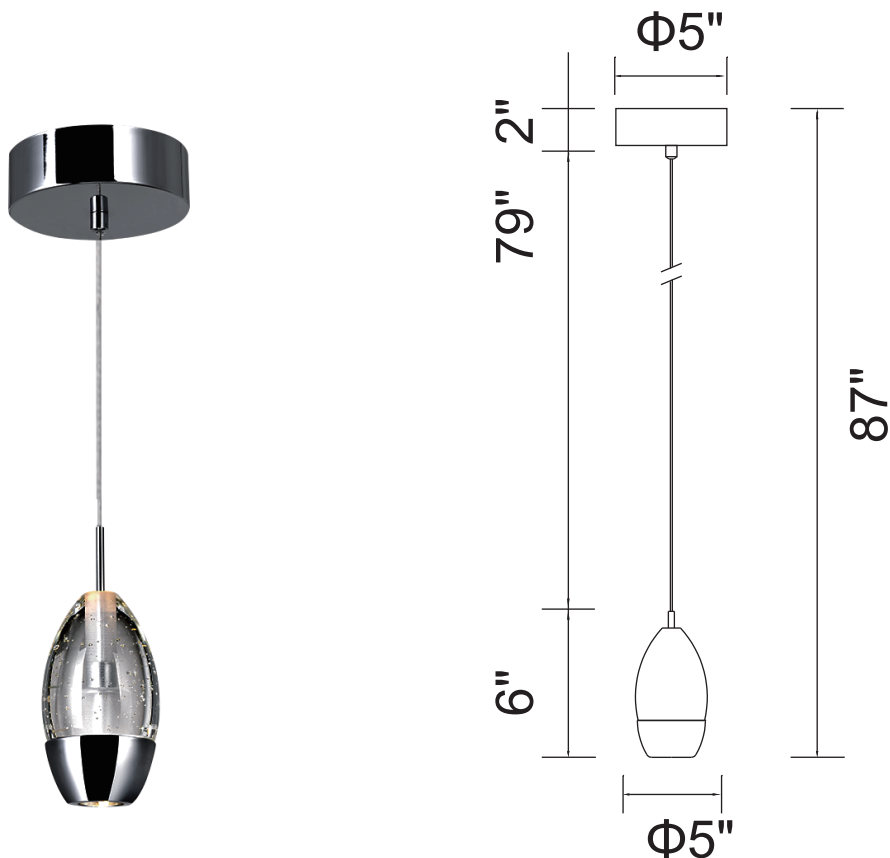

PROJECT: _____
 FIXTURE TYPE: _____
 LOCATION: _____
 CONTACT/PHONE: _____

Item	5077P5C-R
Collection	PERRIER
Category	Pendant
Finish	Chrome
Glass	-----
Crystal	-----
Acrylic	-----

Shade Color	-----
Min Assembled Height	7"
Max Assembled Height	78"
Width	5"
Length	-----
Extension Wall Mounts	-----
Input	120V AC,60HZ,AC

Lumens	-----
Light Source	G4
Bulb Info.	1 x 2 W
Included	-----
Dimmable	Yes
Colour Temp	-----
Weight	4.62 Lbs

CWI Lighting
 140 Steelcase Rd W
 Markham, ON L3R 3J9
 Canada

CWI Lighting
 295 Fire Tower Dr
 Tonawanda, NY 14150
 USA