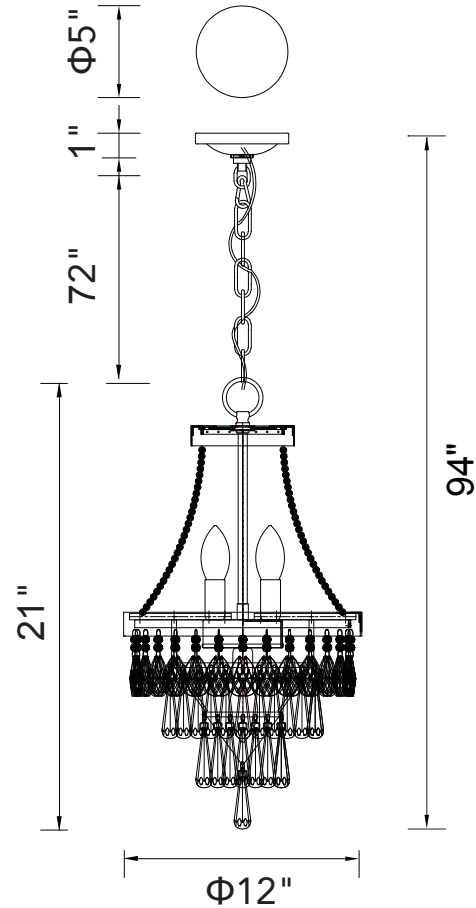

PROJECT: _____
 FIXTURE TYPE: _____
 LOCATION: _____
 CONTACT/PHONE: _____

Item	5078P12C
Collection	VAST
Category	Chandelier
Finish	Chrome
Glass	-----
Crystal	Clear
Acrylic	-----

Shade Color	-----
Min Assembled Height	22"
Max Assembled Height	94"
Width	12"
Length	-----
Extension Wall Mounts	-----
Input	120V AC,60HZ,AC

Lumens	-----
Light Source	E12
Bulb Info.	3x60W
Included	-----
Dimmable	Yes
Colour Temp	-----
Weight	10.8 Lbs

CWI Lighting
 140 Steelcase Rd W
 Markham, ON L3R 3J9
 Canada

CWI Lighting
 295 Fire Tower Dr
 Tonawanda, NY 14150
 USA