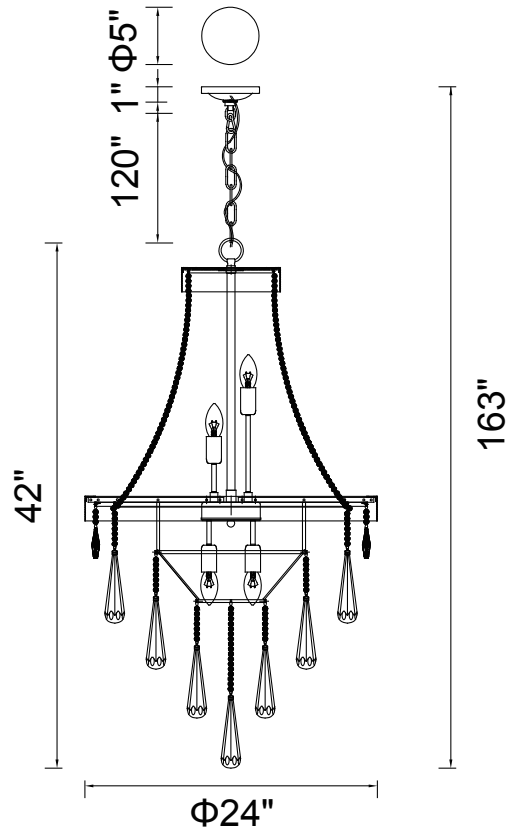

PROJECT: \_\_\_\_\_

FIXTURE TYPE: \_\_\_\_\_

LOCATION: \_\_\_\_\_

CONTACT/PHONE: \_\_\_\_\_

Item	5078P24C (Clear)
Collection	VAST
Category	Chandelier
Finish	Chrome
Glass	-----
Crystal	Clear
Acrylic	-----

Shade Color	-----
Min Assembled Height	43"
Max Assembled Height	163"
Width	24"
Length	-----
Extension Wall Mounts	-----
Input	120V AC,60HZ,AC

Lumens	-----
Light Source	E12
Bulb Info.	13x60W
Included	-----
Dimmable	Yes
Colour Temp	-----
Weight	44.09 Lbs

**CWI Lighting**  
140 Steelcase Rd W  
Markham, ON L3R 3J9  
Canada

**CWI Lighting**  
295 Fire Tower Dr  
Tonawanda, NY 14150  
USA