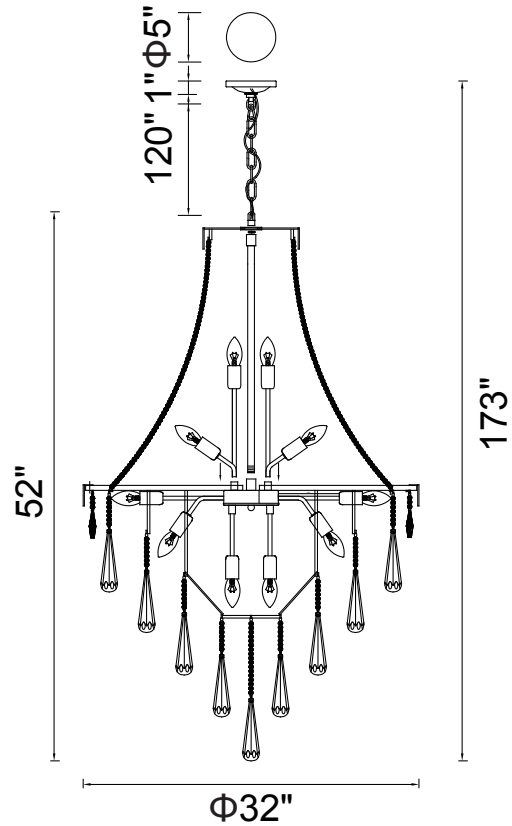

PROJECT: _____
 FIXTURE TYPE: _____
 LOCATION: _____
 CONTACT/PHONE: _____

Item	5078P32C (Clear)
Collection	VAST
Category	Chandelier
Finish	Chrome
Glass	-----
Crystal	Clear
Acrylic	-----

Shade Color	-----
Min Assembled Height	53"
Max Assembled Height	173"
Width	32"
Length	-----
Extension Wall Mounts	-----
Input	120V AC,60HZ,AC

Lumens	-----
Light Source	E12
Bulb Info.	17x60W
Included	-----
Dimmable	Yes
Colour Temp	-----
Weight	68.4 Lbs

CWI Lighting
 140 Steelcase Rd W
 Markham, ON L3R 3J9
 Canada

CWI Lighting
 295 Fire Tower Dr
 Tonawanda, NY 14150
 USA