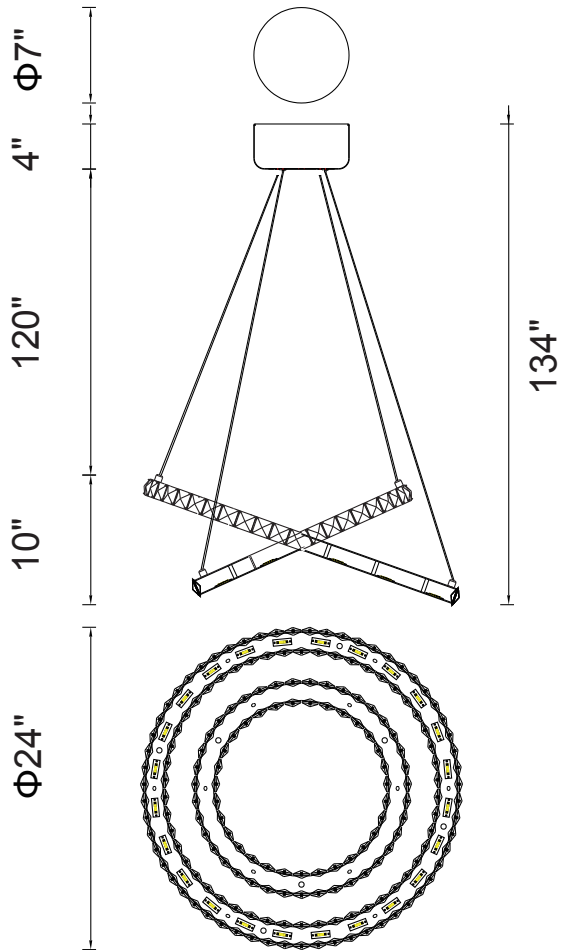

PROJECT: _____

FIXTURE TYPE: _____

LOCATION: _____

CONTACT/PHONE: _____

Item	5080P24ST-2R
Collection	RING
Category	Chandelier
Finish	Stainless Steel
Glass	-----
Crystal	Clear
Acrylic	-----

Shade Color	-----
Min Assembled Height	26"
Max Assembled Height	134"
Width	24"
Length	-----
Extension Wall Mounts	-----
Input	120V AC,60HZ,AC

Lumens	2028
Light Source	Integrated LED
Bulb Info.	39W
Included	Yes
Dimmable	Yes
Colour Temp	4000K
Weight	13.23 Lbs

CWI Lighting
140 Steelcase Rd W
Markham, ON L3R 3J9
Canada

CWI Lighting
295 Fire Tower Dr
Tonawanda, NY 14150
USA