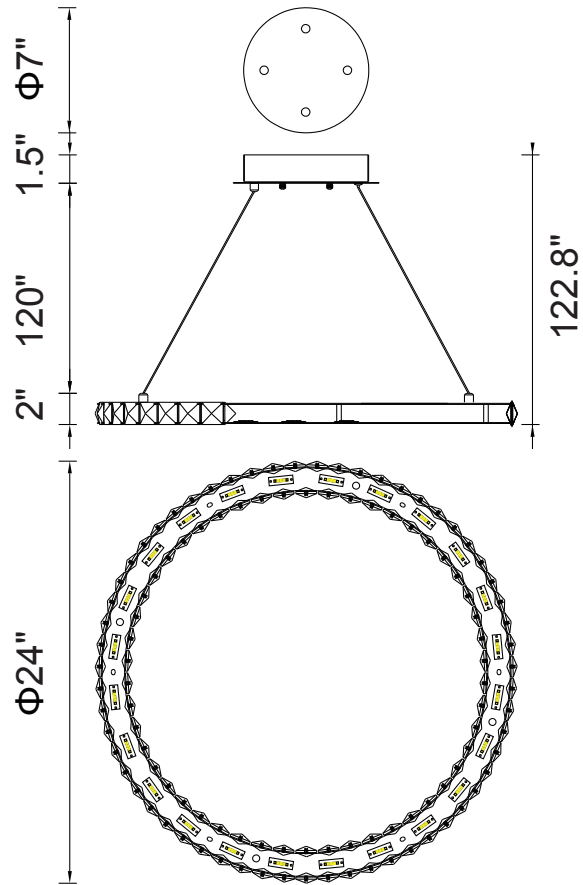

PROJECT: _____
 FIXTURE TYPE: _____
 LOCATION: _____
 CONTACT/PHONE: _____

Item	5080P24ST-R
Collection	RING
Category	Chandelier
Finish	Stainless Steel
Glass	-----
Crystal	Clear
Acrylic	-----

Shade Color	-----
Min Assembled Height	14.8"
Max Assembled Height	122.8"
Width	24"
Length	-----
Extension Wall Mounts	-----
Input	120V AC,60HZ,AC

Lumens	1248
Light Source	Integrated LED
Bulb Info.	24W
Included	Yes
Dimmable	Yes
Colour Temp	4000K
Weight	11.02 Lbs

CWI Lighting
 140 Steelcase Rd W
 Markham, ON L3R 3J9
 Canada

CWI Lighting
 295 Fire Tower Dr
 Tonawanda, NY 14150
 USA