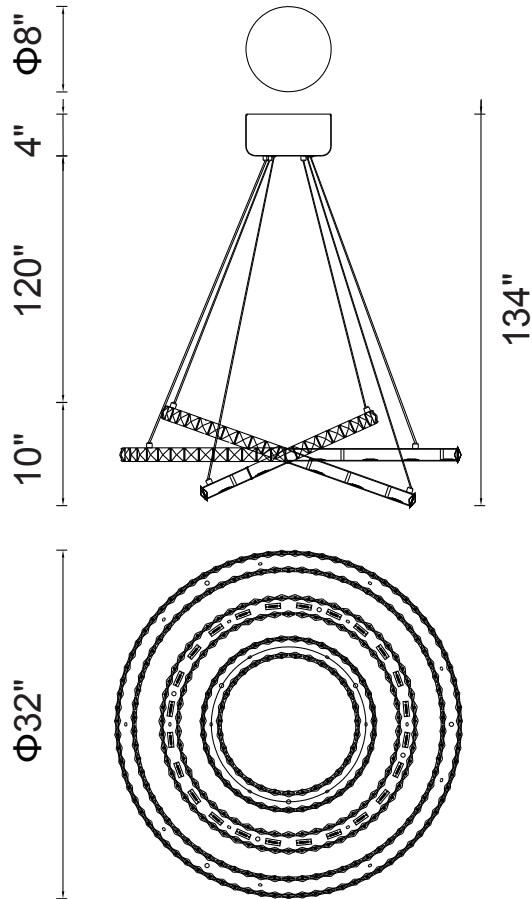

PROJECT: _____
 FIXTURE TYPE: _____
 LOCATION: _____
 CONTACT/PHONE: _____

Item	5080P32ST-3R
Collection	RING
Category	Chandelier
Finish	Stainless Steel
Glass	-----
Crystal	Clear
Acrylic	-----

Shade Color	-----
Min Assembled Height	26"
Max Assembled Height	134"
Width	32"
Length	-----
Extension Wall Mounts	-----
Input	120V AC,60HZ,AC

Lumens	3848
Light Source	Integrated LED
Bulb Info.	74W
Included	Yes
Dimmable	Yes
Colour Temp	4000K
Weight	26.46 Lbs

CWI Lighting
 140 Steelcase Rd W
 Markham, ON L3R 3J9
 Canada

CWI Lighting
 295 Fire Tower Dr
 Tonawanda, NY 14150
 USA