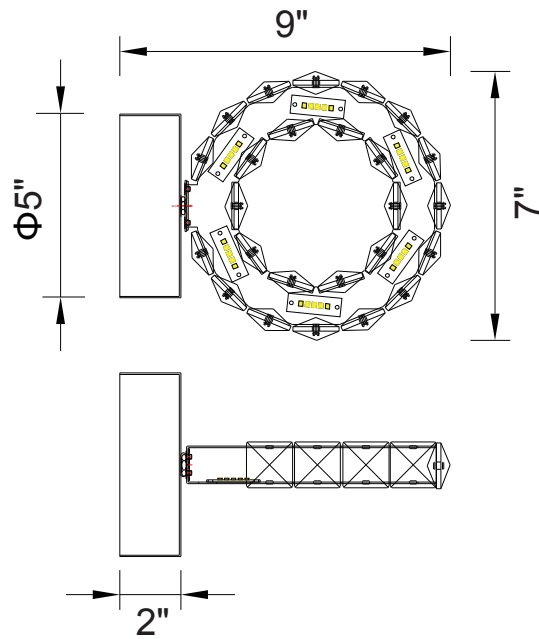

PROJECT: _____
 FIXTURE TYPE: _____
 LOCATION: _____
 CONTACT/PHONE: _____

Item	5080W7ST
Collection	RING
Category	Wall Light
Finish	Stainless Steel
Glass	-----
Crystal	Clear
Acrylic	-----

Shade Color	-----
Min Assembled Height	7"
Max Assembled Height	-----
Width	7"
Length	-----
Extension Wall Mounts	9"
Input	120V AC,60HZ,AC

Lumens	312
Light Source	Integrated LED
Bulb Info.	6W
Included	Yes
Dimmable	Yes
Colour Temp	4000K
Weight	2.7 Lbs

CWI Lighting
 140 Steelcase Rd W
 Markham, ON L3R 3J9
 Canada

CWI Lighting
 295 Fire Tower Dr
 Tonawanda, NY 14150
 USA