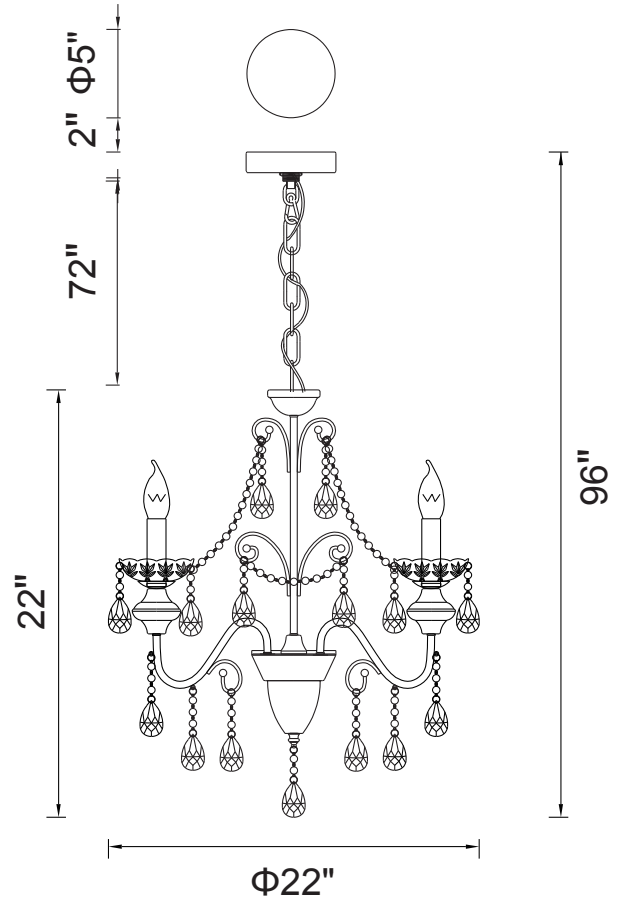

PROJECT: _____

FIXTURE TYPE: _____

LOCATION: _____

CONTACT/PHONE: _____

Item	5095P22B-6
Collection	KEEN
Category	Chandelier
Finish	Black
Glass	-----
Crystal	Black
Acrylic	-----

Shade Color	-----
Min Assembled Height	24"
Max Assembled Height	96"
Width	22"
Length	-----
Extension Wall Mounts	-----
Input	120V AC,60HZ,AC

Lumens	-----
Light Source	E12
Bulb Info.	6x60W
Included	-----
Dimmable	Yes
Colour Temp	-----
Weight	12.13 Lbs

CWI Lighting
140 Steelcase Rd W
Markham, ON L3R 3J9
Canada

CWI Lighting
295 Fire Tower Dr
Tonawanda, NY 14150
USA