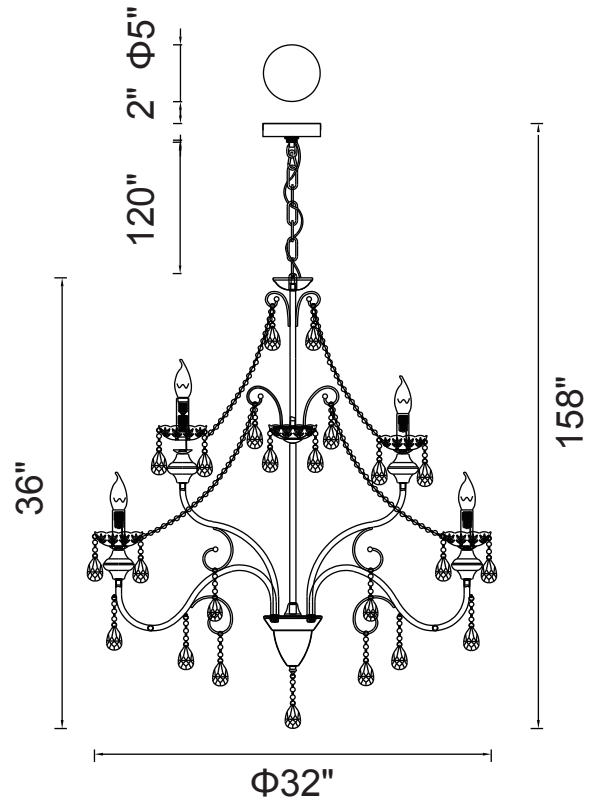

PROJECT: _____

FIXTURE TYPE: _____

LOCATION: _____

CONTACT/PHONE: _____

Item	5095P32B-9
Collection	KEEN
Category	Chandelier
Finish	Black
Glass	-----
Crystal	Black
Acrylic	-----

Shade Color	-----
Min Assembled Height	38"
Max Assembled Height	158"
Width	32"
Length	-----
Extension Wall Mounts	-----
Input	120V AC,60HZ,AC

Lumens	-----
Light Source	E12
Bulb Info.	9x60W
Included	-----
Dimmable	Yes
Colour Temp	-----
Weight	21.6 Lbs

CWI Lighting
140 Steelcase Rd W
Markham, ON L3R 3J9
Canada

CWI Lighting
295 Fire Tower Dr
Tonawanda, NY 14150
USA