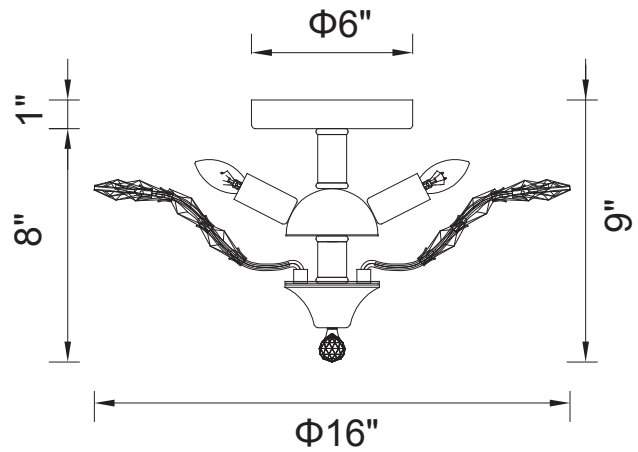

PROJECT: \_\_\_\_\_  
 FIXTURE TYPE: \_\_\_\_\_  
 LOCATION: \_\_\_\_\_  
 CONTACT/PHONE: \_\_\_\_\_

Item	5206C16C
Collection	IVY
Category	Flush Mount
Finish	Chrome
Glass	-----
Crystal	Clear
Acrylic	-----

Shade Color	-----
Min Assembled Height	9"
Max Assembled Height	-----
Width	16"
Length	-----
Extension Wall Mounts	-----
Input	120V AC,60HZ,AC

Lumens	-----
Light Source	E12
Bulb Info.	3x60W
Included	-----
Dimmable	Yes
Colour Temp	-----
Weight	5.4 Lbs