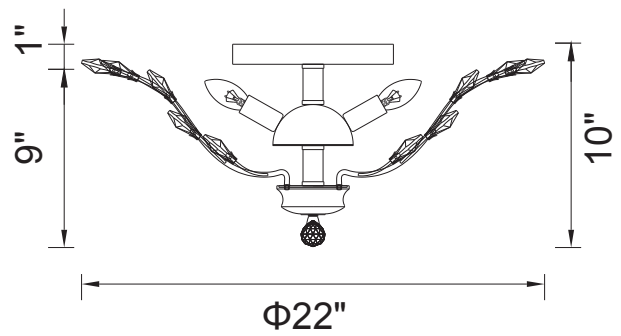

PROJECT: _____
 FIXTURE TYPE: _____
 LOCATION: _____
 CONTACT/PHONE: _____

Item	5206C22C
Collection	IVY
Category	Flush Mount
Finish	Chrome
Glass	-----
Crystal	Clear
Acrylic	-----

Shade Color	-----
Min Assembled Height	10"
Max Assembled Height	-----
Width	22"
Length	-----
Extension Wall Mounts	-----
Input	120V AC,60HZ,AC

Lumens	-----
Light Source	E12
Bulb Info.	6x60W
Included	-----
Dimmable	Yes
Colour Temp	-----
Weight	8.16 Lbs

CWI Lighting
 140 Steelcase Rd W
 Markham, ON L3R 3J9
 Canada

CWI Lighting
 295 Fire Tower Dr
 Tonawanda, NY 14150
 USA