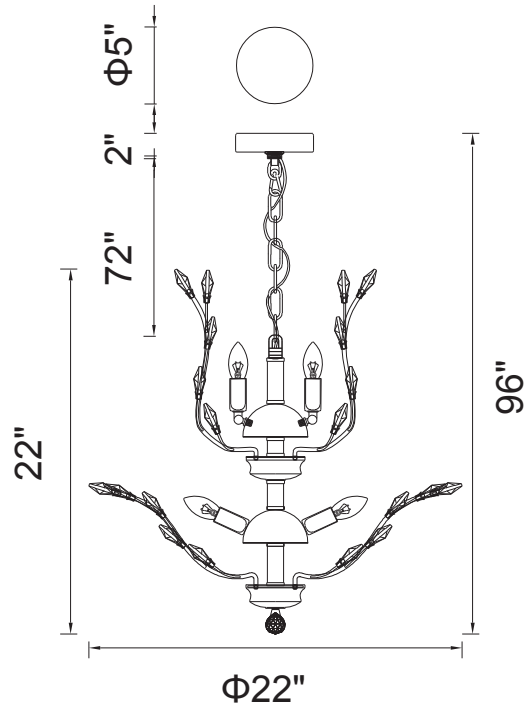

PROJECT: _____
 FIXTURE TYPE: _____
 LOCATION: _____
 CONTACT/PHONE: _____

Item	5206P22C
Collection	IVY
Category	Chandelier
Finish	Chrome
Glass	-----
Crystal	Clear
Acrylic	-----

Shade Color	-----
Min Assembled Height	26"
Max Assembled Height	96"
Width	22"
Length	-----
Extension Wall Mounts	-----
Input	120V AC,60HZ,AC

Lumens	-----
Light Source	E12
Bulb Info.	6x60W
Included	-----
Dimmable	Yes
Colour Temp	-----
Weight	13.5 Lbs

CWI Lighting
 140 Steelcase Rd W
 Markham, ON L3R 3J9
 Canada

CWI Lighting
 295 Fire Tower Dr
 Tonawanda, NY 14150
 USA