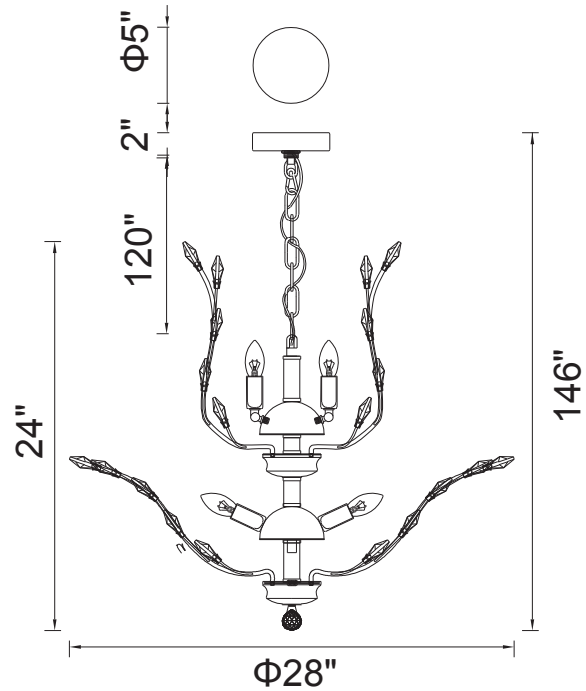

PROJECT: _____

FIXTURE TYPE: _____

LOCATION: _____

CONTACT/PHONE: _____

Item	5206P28C
Collection	IVY
Category	Chandelier
Finish	Chrome
Glass	-----
Crystal	Clear
Acrylic	-----

Shade Color	-----
Min Assembled Height	28"
Max Assembled Height	146"
Width	28"
Length	-----
Extension Wall Mounts	-----
Input	120V AC,60HZ,AC

Lumens	-----
Light Source	E12
Bulb Info.	9x60W
Included	-----
Dimmable	Yes
Colour Temp	-----
Weight	11.02 Lbs

CWI Lighting
140 Steelcase Rd W
Markham, ON L3R 3J9
Canada

CWI Lighting
295 Fire Tower Dr
Tonawanda, NY 14150
USA